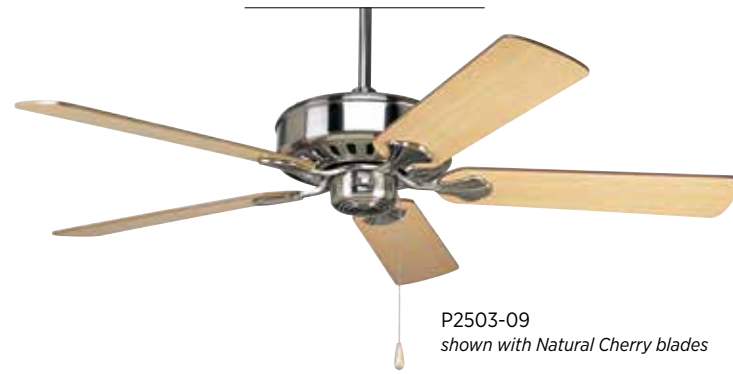

52" Performance

FINISHES

- Brushed Nickel - 09
- Antique Bronze - 20
- White - 30

P2503-09 Brushed Nickel

P2503-20 Antique Bronze

P2503-30W White