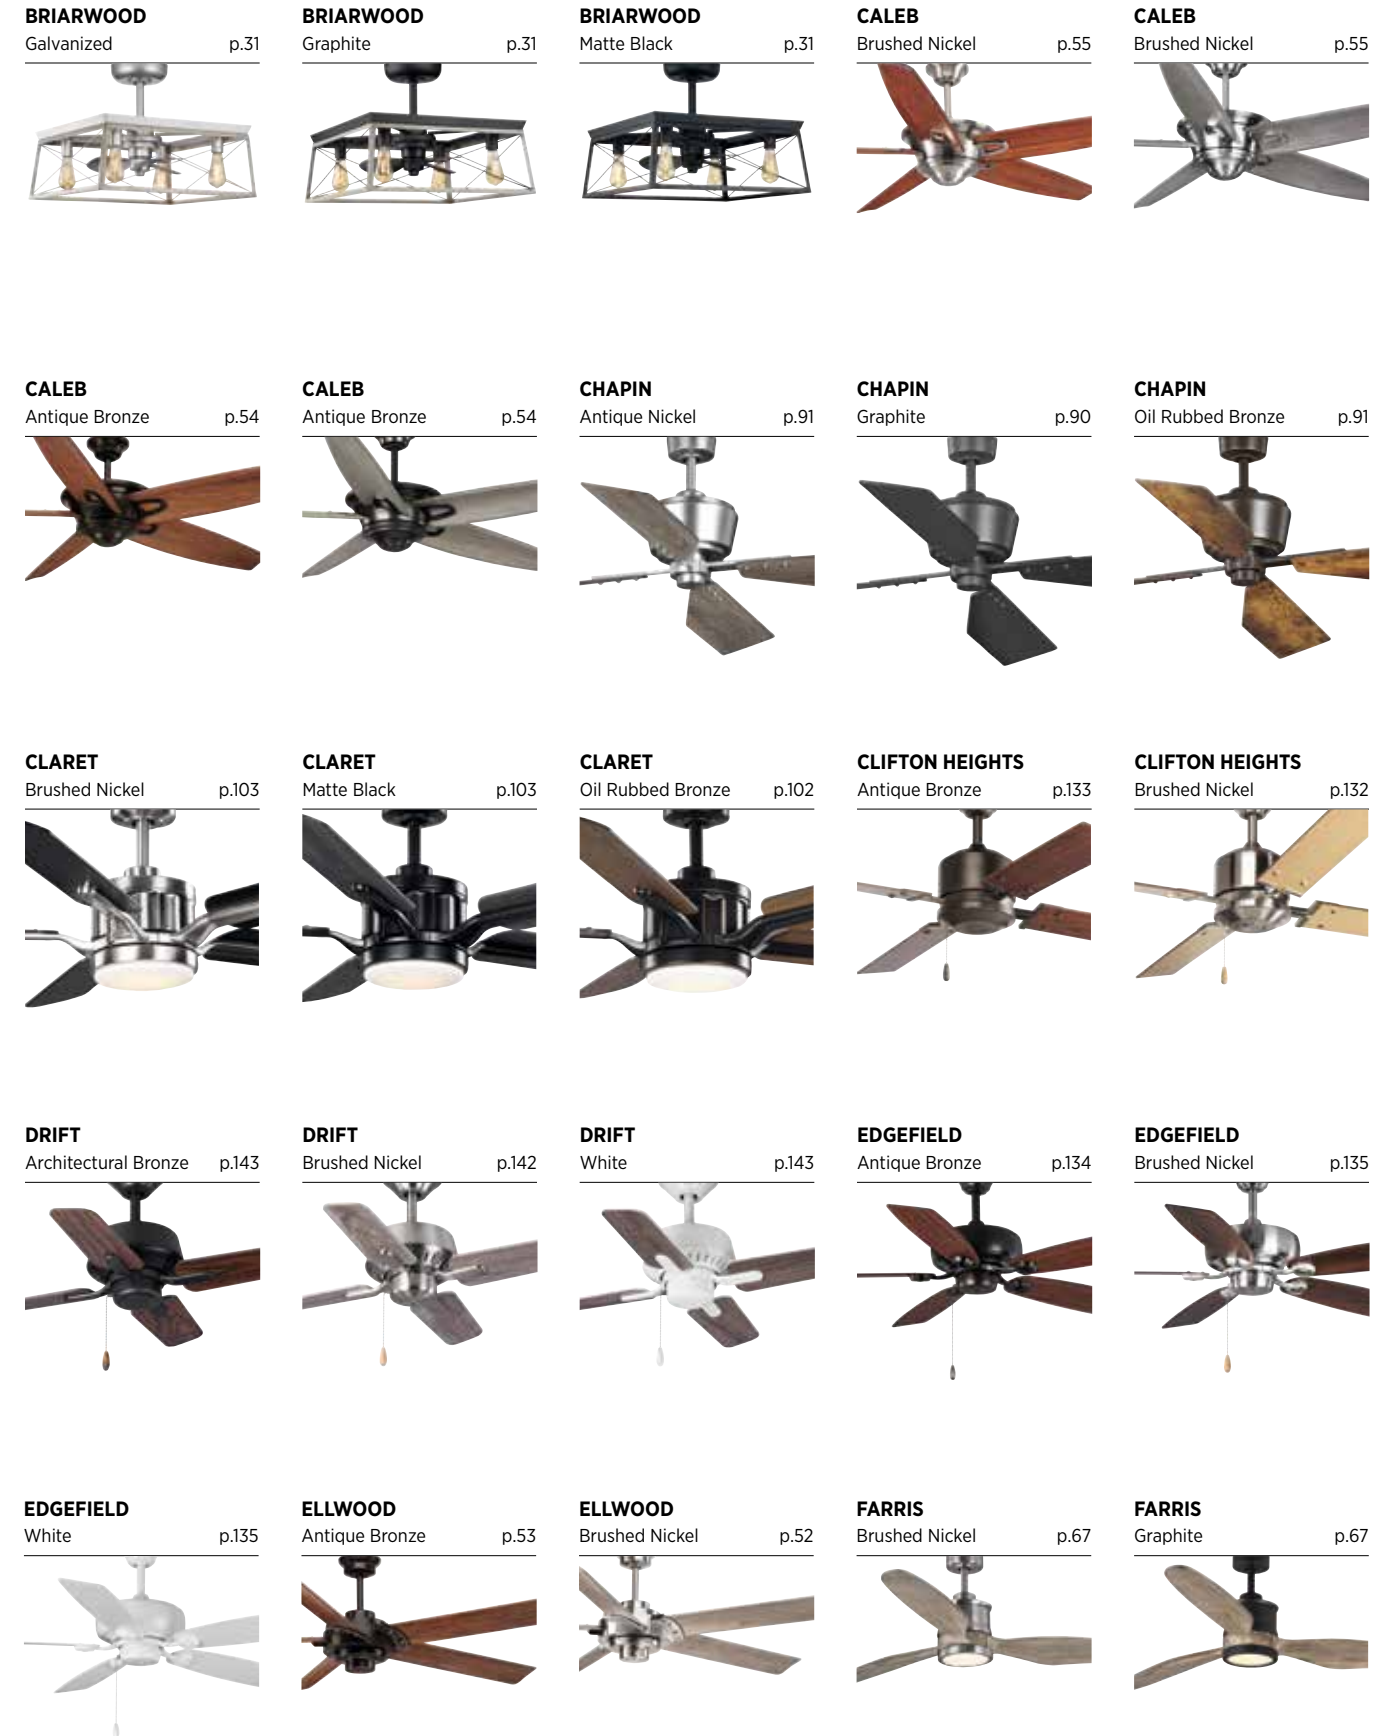

Indoor Ceiling Fans