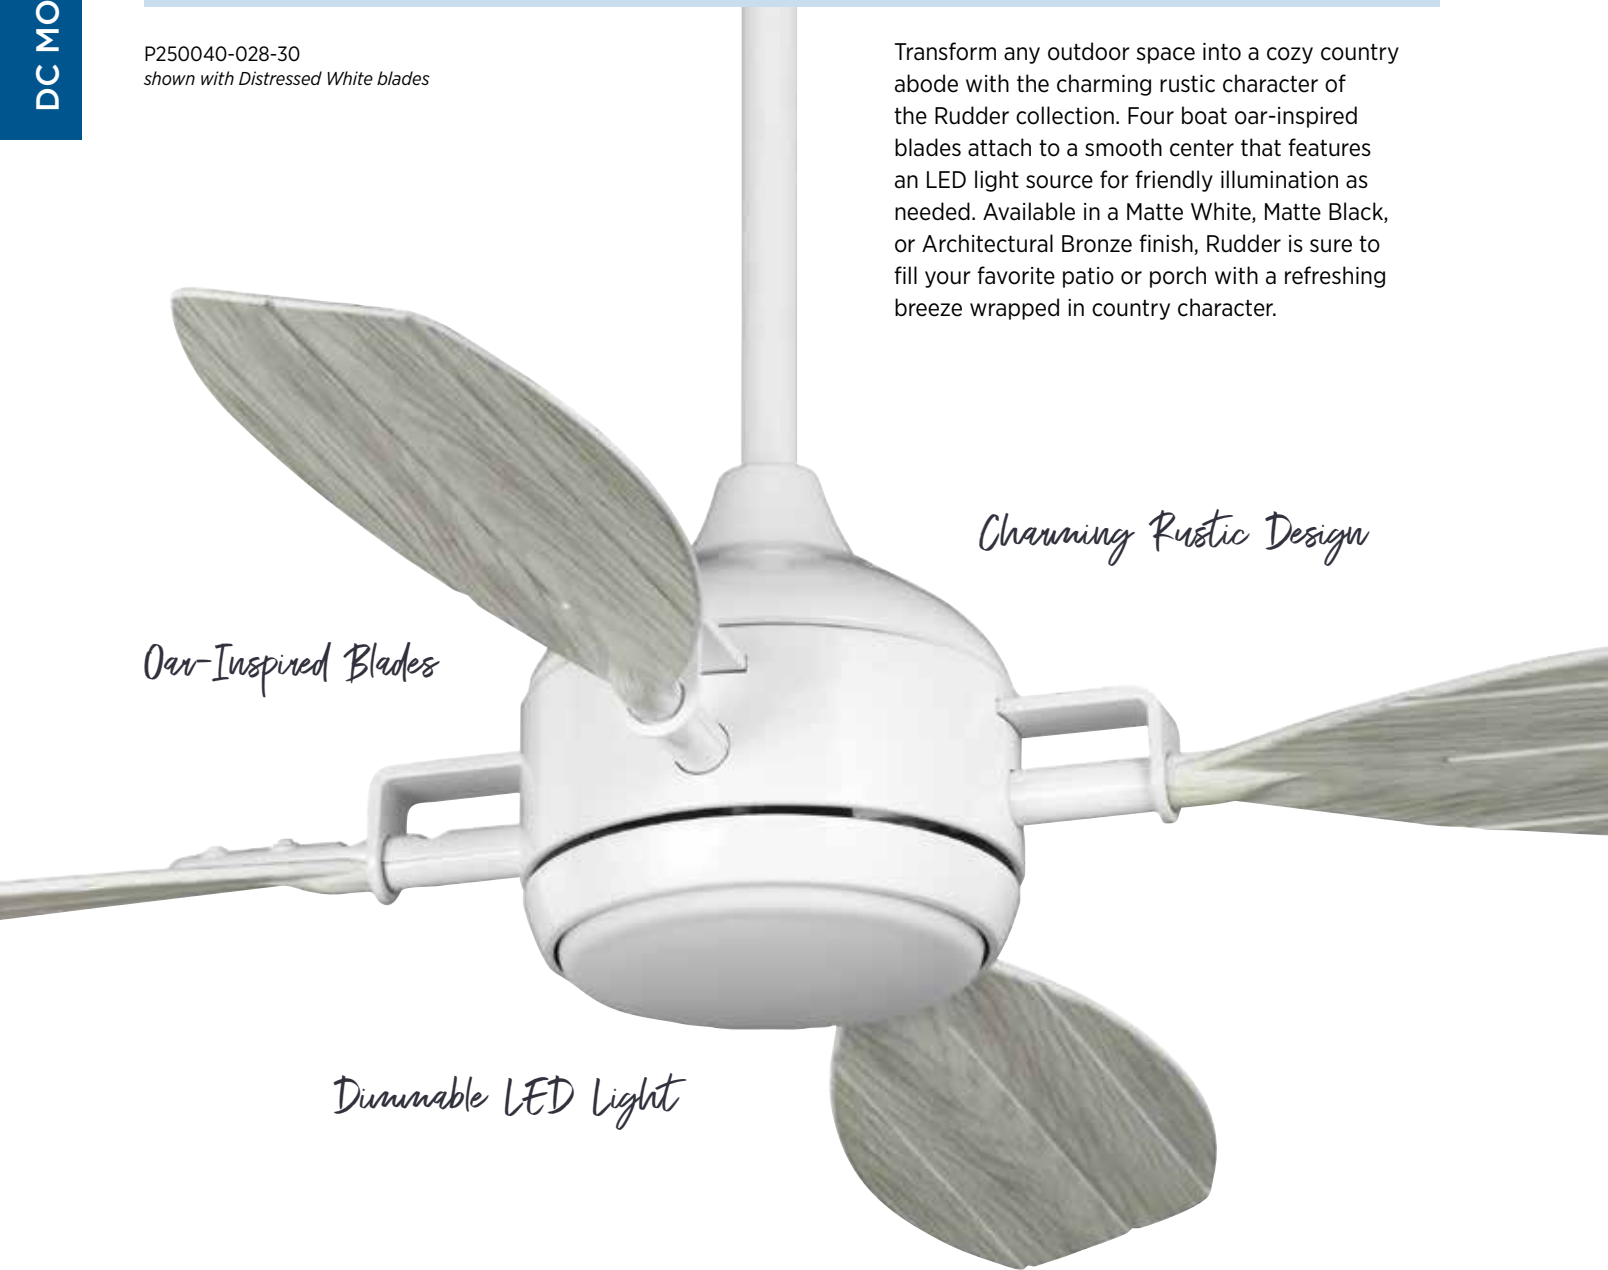

Rudder

FINISHES

- Matte White - 028
- Matte Black - 031
- Architectural Bronze - 129

P250040-028-30
shown with Distressed White blades

Transform any outdoor space into a cozy country abode with the charming rustic character of the Rudder collection. Four boat oar-inspired blades attach to a smooth center that features an LED light source for friendly illumination as needed. Available in a Matte White, Matte Black, or Architectural Bronze finish, Rudder is sure to fill your favorite patio or porch with a refreshing breeze wrapped in country character.