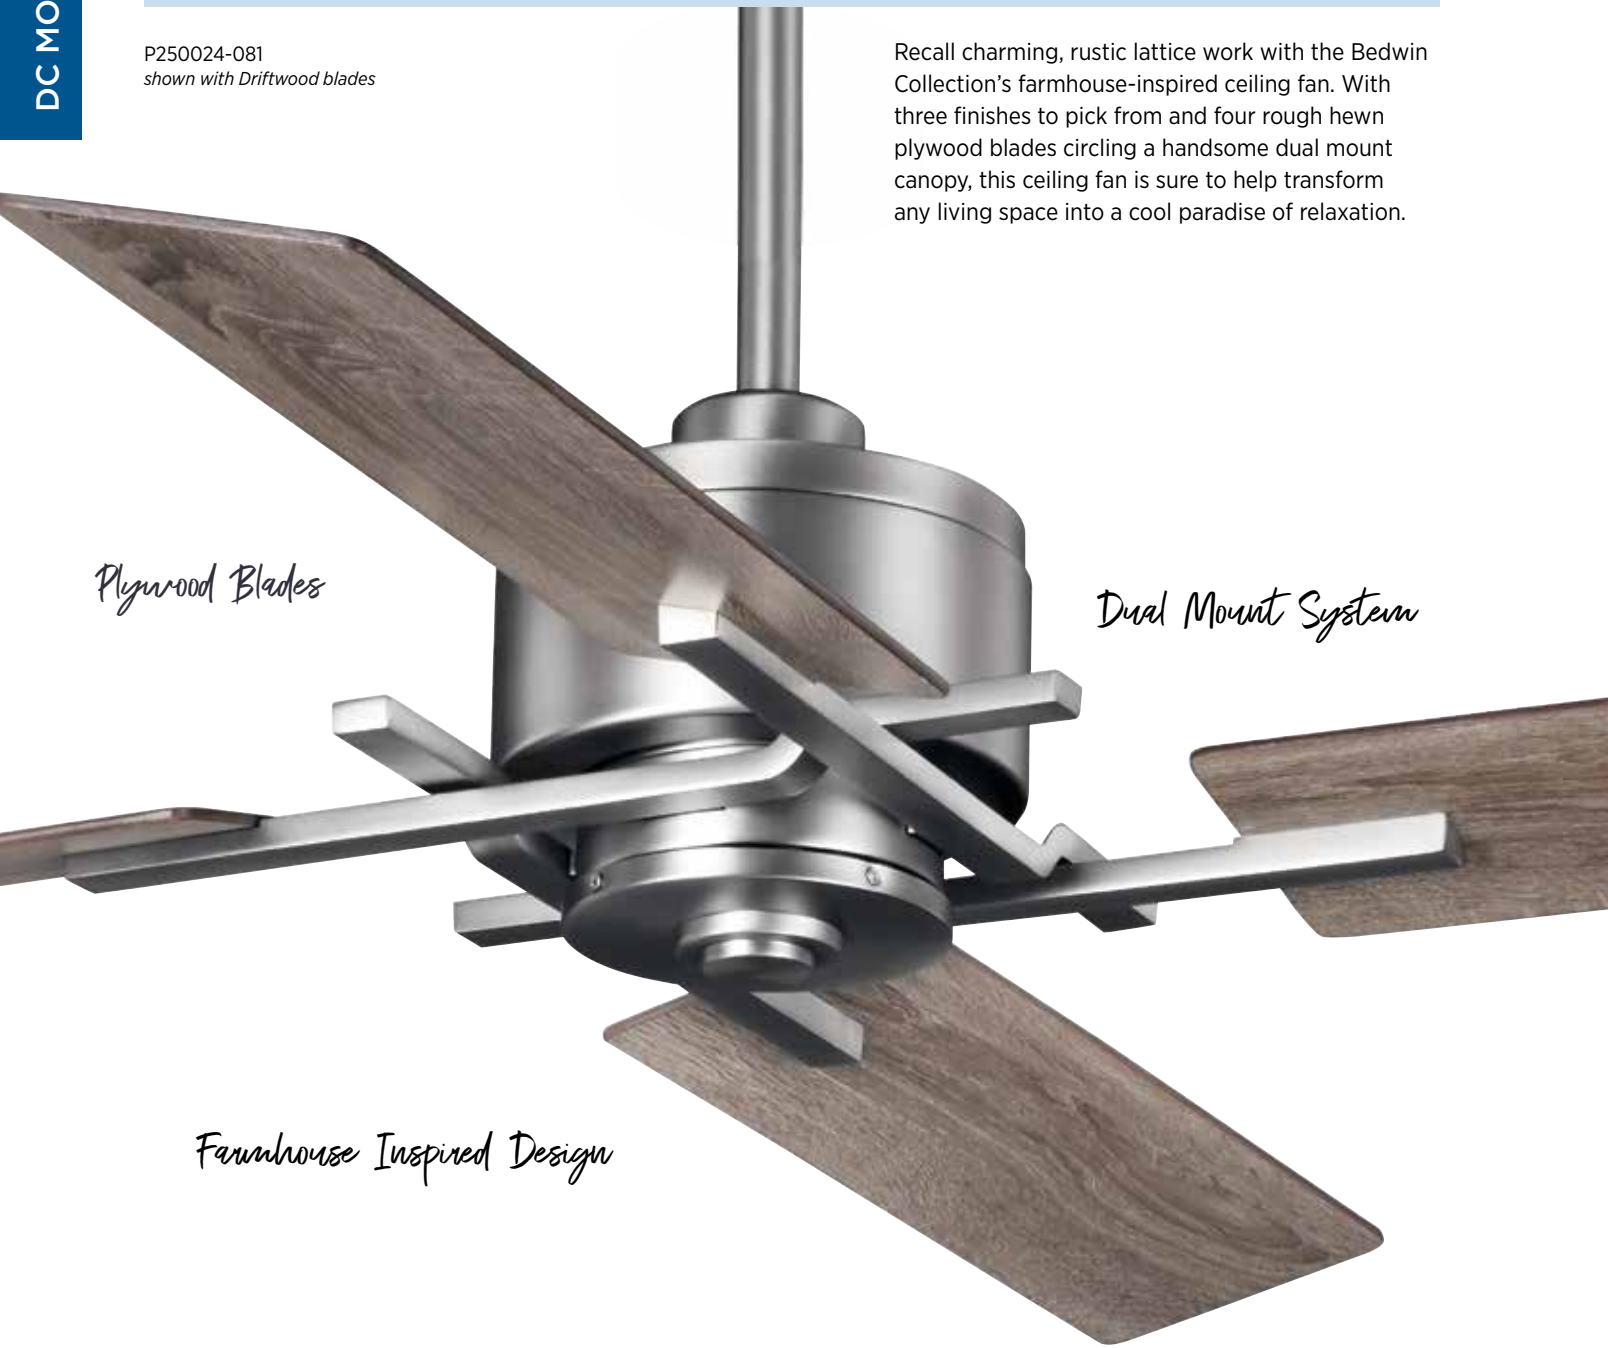

SIZE

54" dia., 14-1/2" ht.
80" lead wires.

Bedwin

FINISHES

- Antique Nickel - 081
- Galvanized - 141
- Graphite - 143

P250024-081
shown with Driftwood blades

Recall charming, rustic lattice work with the Bedwin Collection's farmhouse-inspired ceiling fan. With three finishes to pick from and four rough hewn plywood blades circling a handsome dual mount canopy, this ceiling fan is sure to help transform any living space into a cool paradise of relaxation.