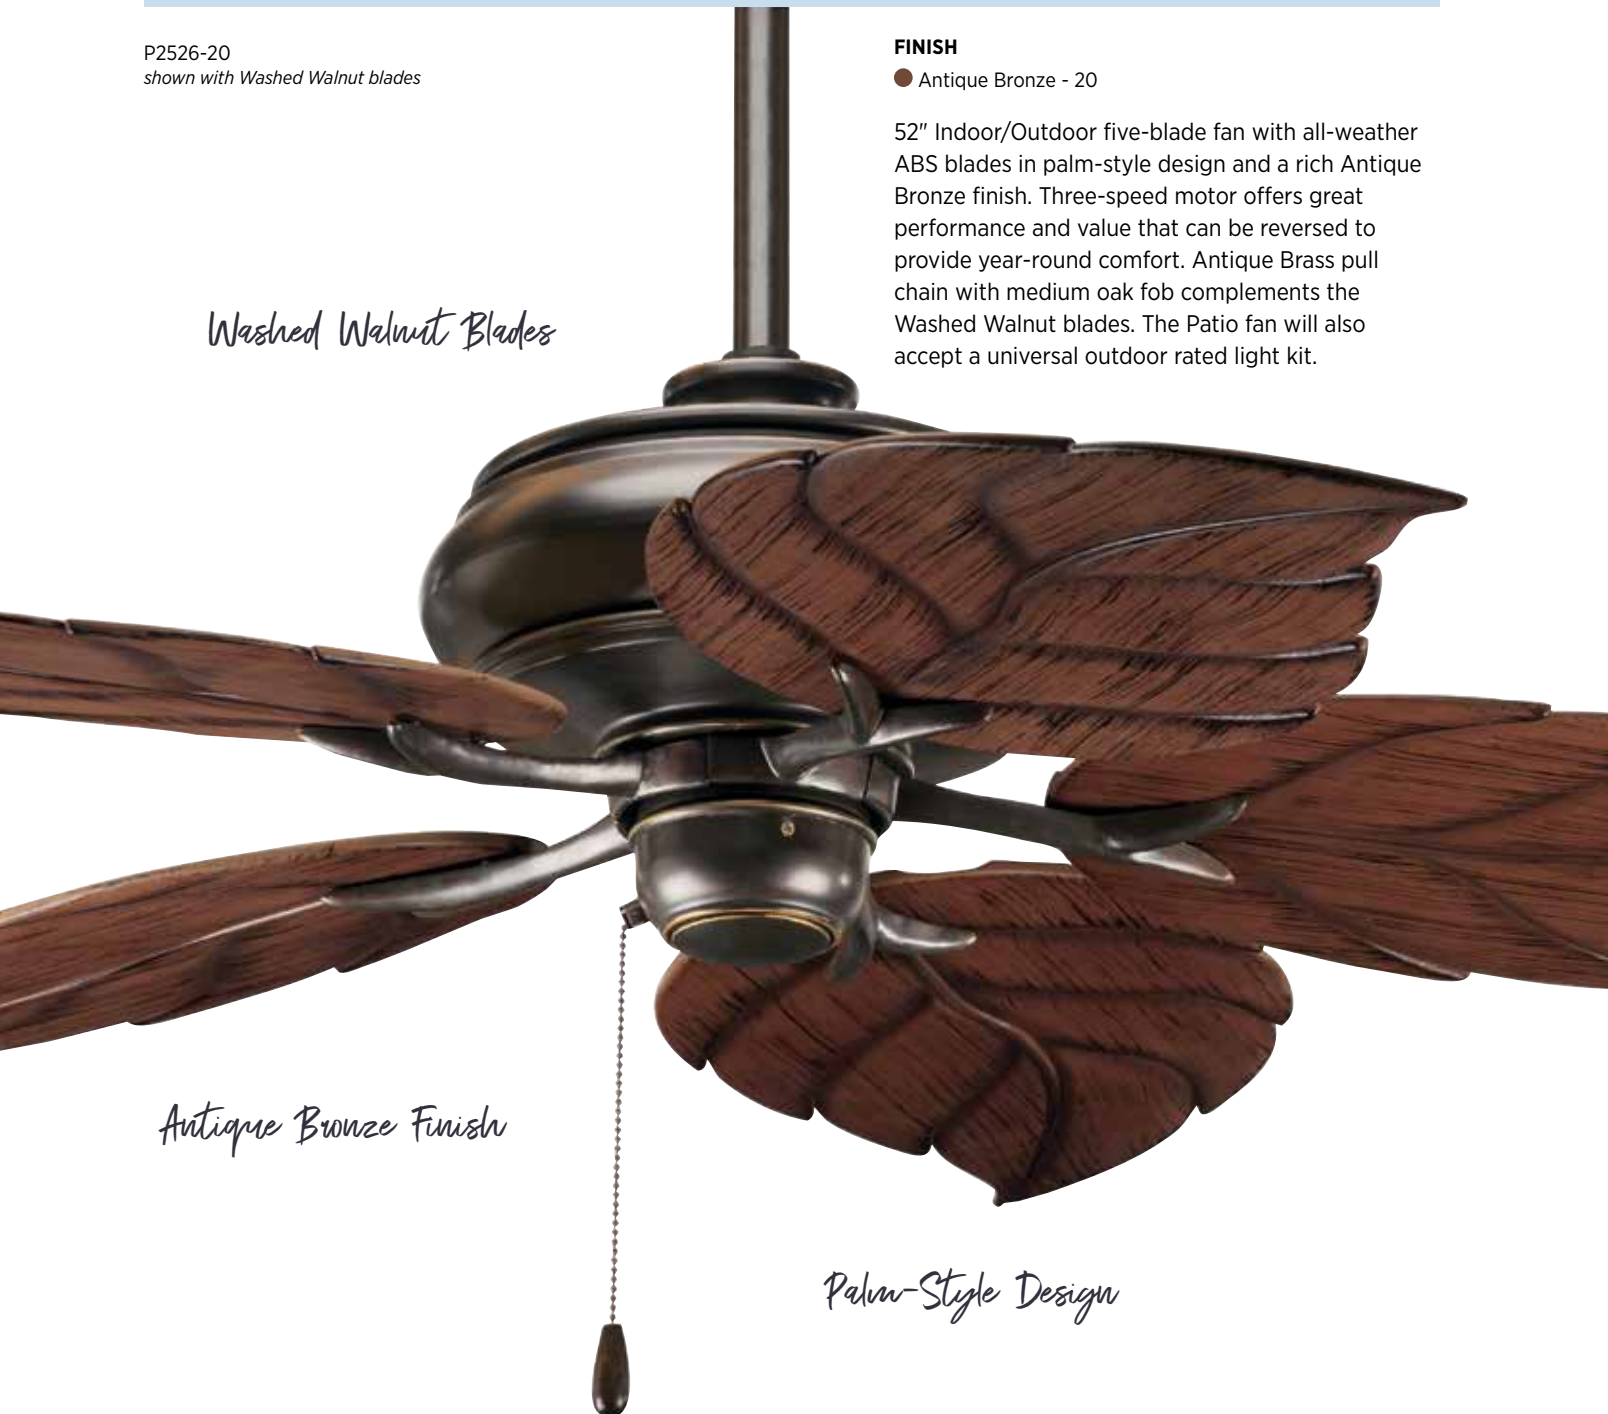

Decorative Patio Fan

P2526-20
shown with Washed Walnut blades

FINISH
● Antique Bronze - 20

52" Indoor/Outdoor five-blade fan with all-weather ABS blades in palm-style design and a rich Antique Bronze finish. Three-speed motor offers great performance and value that can be reversed to provide year-round comfort. Antique Brass pull chain with medium oak fob complements the Washed Walnut blades. The Patio fan will also accept a universal outdoor rated light kit.

Washed Walnut Blades

Antique Bronze Finish

Palm-Style Design