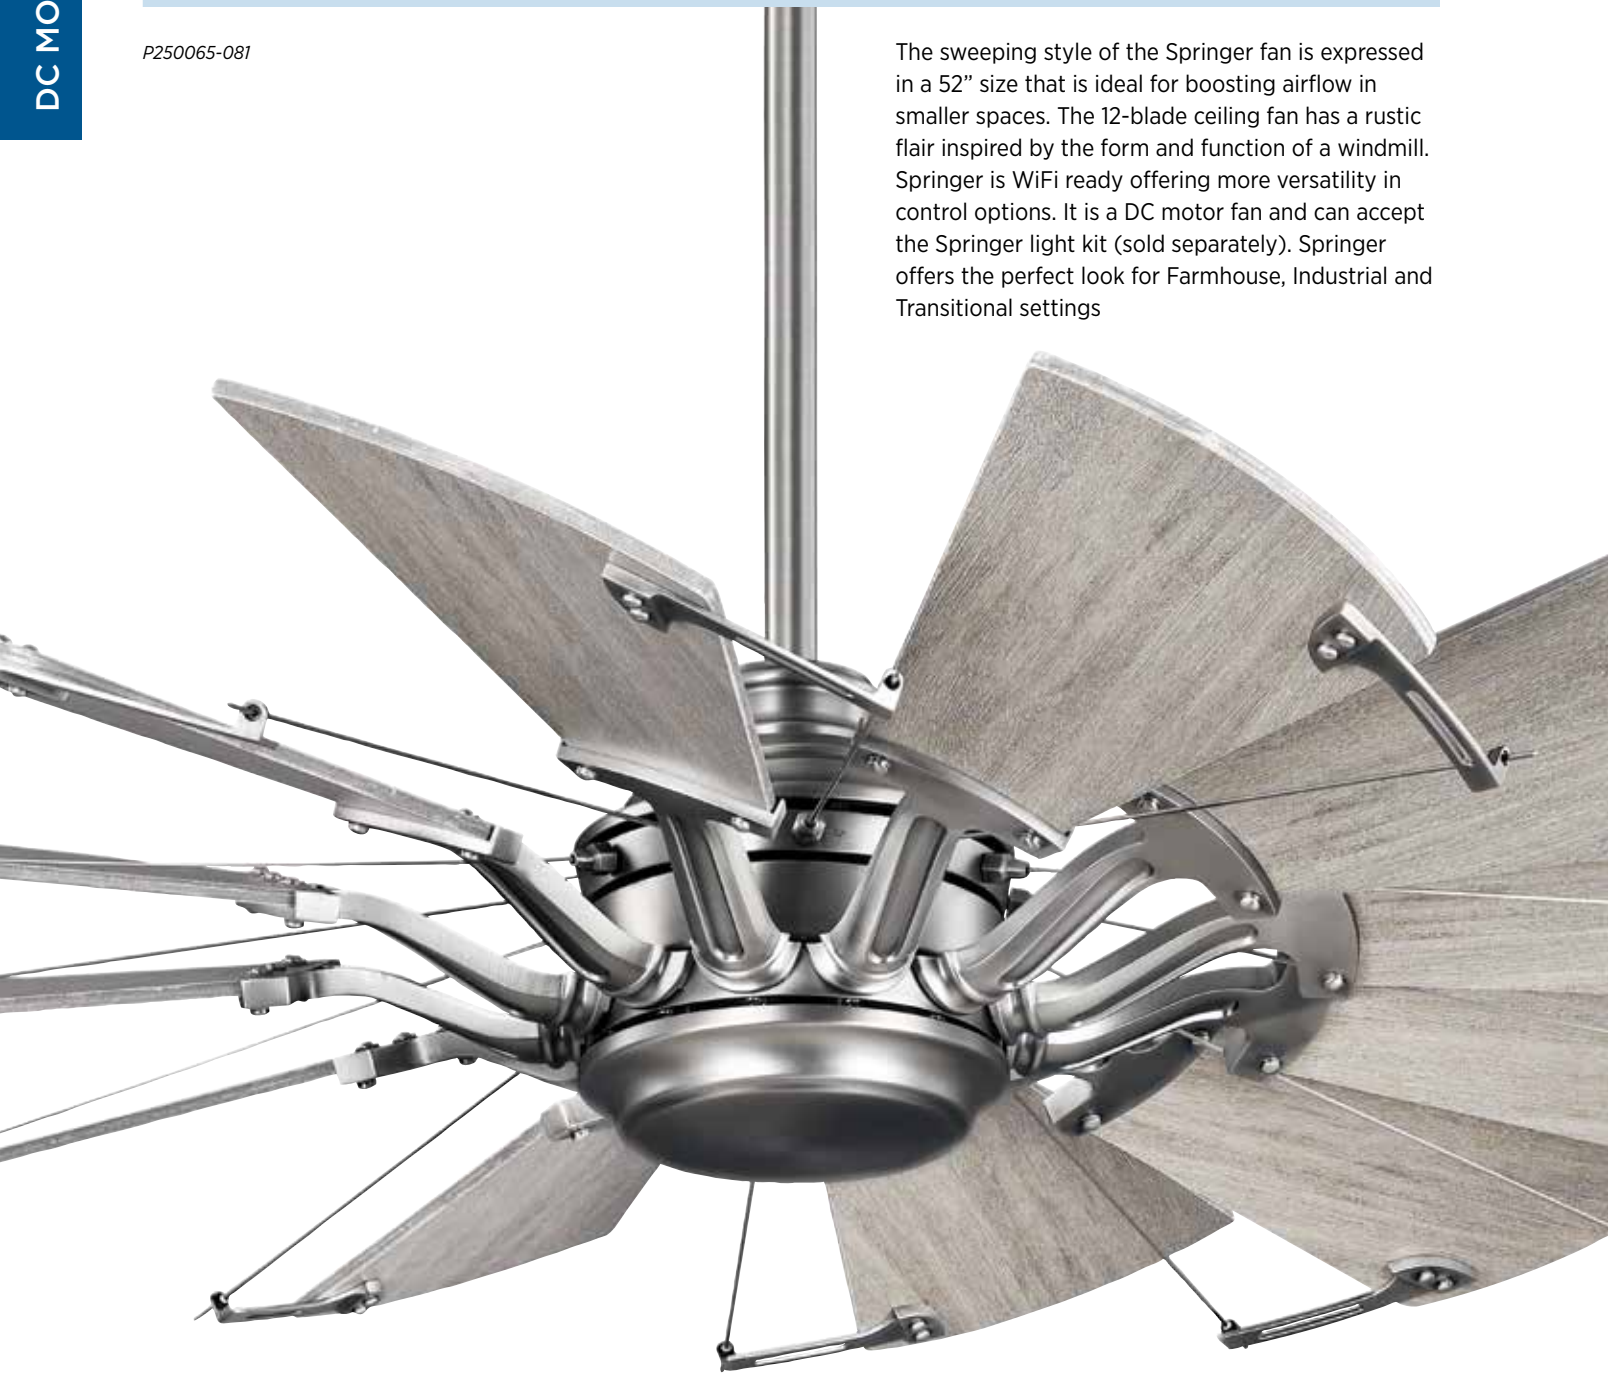

52" Springer

P250065-081

FINISHES

- Antique Nickel - 081
- Architectural Bronze - 129
- Matte Black - 31M

Wifi compatible

The sweeping style of the Springer fan is expressed in a 52" size that is ideal for boosting airflow in smaller spaces. The 12-blade ceiling fan has a rustic flair inspired by the form and function of a windmill. Springer is WiFi ready offering more versatility in control options. It is a DC motor fan and can accept the Springer light kit (sold separately). Springer offers the perfect look for Farmhouse, Industrial and Transitional settings