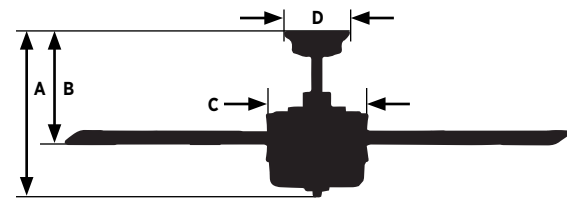

Cross Reference Chart

Here's where you'll find the specifications you'll need to purchase the perfect fan for your space. Search by Model Number, Name or Page Number.

Fan Diagram Reference:

Model #	Model Name	Page	Motor (MM)	Motor Type AC or DC	Fan Diameter	Blade Pitch	Dimensions				Accepts Longer Downrods	Energy Star	Remotes				P2667-31 Wifi Remote Control		P2630-30 P2630-95	P2613-01 P2613-95	Universal Light Kit	
							A	B	C	D			P2661-01	P2662-01	P2663-01	P2618-01	P2665-30	P2631-30				
P250000	Springer	46	DC-165	DC	60"	22°	17.38"	13.19"	8.38"	6.06"	Yes	No										
P250002	Farris	66	DC-125N	DC	60"	18°-13°	15.63"	12.5"	7.5"	5.13"	Yes	No										
P250003	Kaysville	48	178 X 22	DC	56"	15°	17.25"	13.25"	9.94"	6.44"	Yes	No										
P250004	Teasley	80	188 X 15	AC	56"	12.5°	22.44"	12.56"	10.88"	6.44"	Yes	No	X	X	X	X	X	X		X	X	
P250006	Loring	36	120 X 20	AC	33"	13.5°	15.19"	9.02"	6.06"	7.73"	No	No	X	X	X	X	X	X		X	X	
P250007	Claret	102	153 X 20	AC	54"	14°	15.13"	10.50"	7.88"	5.88"	Yes	No	X	X	X	X	X	X		X	X	
P250008	Drift	142	153 X 12	AC	32"	13°	14.38"	11.75"	9.25"	5.9"	Yes	No	X	X	X	X	X	X		X	X	X
P250009	Alleron	50	178 X 12	DC	56"	15°	15.94"	11.38"	9.31"	5.88"	Yes	No										
P250010	Royer	82	172 X 20	AC	56"	13°	17.82"	16.39"	10.31"	5.13"	Yes	No	X	X	X	X	X	X		X	X	
P250011	Midvale	158	188 X 25	AC	56"	13°	20.88"	12.81"	10.06"	6.44"	Yes	No	X	X	X	X	X	X		X	X	
P250012	Gulliver	34	N/A	AC	23"	N/A	18.13"	N/A	5.75"	7.31"	Yes	No	X	X	X	X	X	X		X	X	
P250016	Edgefield	134	DC-125N	DC	52"	13°	14.44"	12.5"	11.0"	5.18"	Yes	Yes										X
P250021	Glenfalls	100	188 X 22	AC	56"	13°	14.88"	12.88"	8.75"	5.18"	Yes	No	X	X	X	X	X	X		X	X	
P250022	Chapin	90	188 X 22	AC	54"	14°	15.88"	14.45"	9.75"	5.18"	Yes	No	X	X	X	X	X	X		X	X	X
P250024	Bedwin	92	DC-125N	DC	54"	14°	15.44"	12.25"	8.69"	5.18"	Yes	No										X
P250026	Arlo	62	DCI53-20NS	DC	60"	13°	18.56"	14.0"	8.25"	5.18"	Yes	No										
P250028	Lindale	150	153 X 18	AC	52"	13°	11.19"	8.0"	8.25"	5.96"	No	No	X	X	X	X	X		X	X	X	
P250030	Huff	56	DCI68-25NS	DC	96"	14°	15.44"	12.0"	11.63"	6.25"	Yes	No										X
P250032	Holland	76	DCI53-10NS	DC	60"	23°	16.63"	13.56"	8.56"	5.12"	Yes	No										
P250034	Alfresco	172	188 X 15	AC	54"	13°	19.25"	11.88"	12.0"	5.94"	Yes	No	X	X	X	X	X	X		X	X	
P250036	Albin	178	172 X 17	AC	54"	13°	15.63"	10.62"	11.01"	6.31"	Yes	No	X	X	X	X	X	X		X	X	
P250038	Bixby	64	DCI25-30NS	DC	60"	18°	17.69"	15.12"	6.93"	5.19"	Yes	No										
P250040	Rudder	160	DCI53-10NS	DC	56"	14°	16.01"	12.0"	9.13"	6.31"	Yes	No										
P250058	Braden	144	153 X 15	AC	44"	13°	9.81"	7.23"	7.70"	7.70"	No	No	X	X	X	X	X		X	X	X	
P250059	Vernal	24	156 X 12	DC	60"	12°	14.25"	9.60"	N/A	7.00"	Yes	No										
P250060	Ryne	26	156 X 8	DC	52"	12°	13.63"	9.60"	N/A	7.00"	Yes	No										
P250062	Edwidge	162	100 X 30	DC	52"	13°	13.55"	7.35"	N/A	5.75"	Yes	No										
P250063	Willacy	28	100 X 30	DC	48"	13°	14.52"	12.78"	6.14"	6.87"	No	No										
P250065	Springer 52"	42	165NL	DC	52"	22°	17.38"	13.19"	8.38"	6.06"	Yes	No										
P250066	Air Pro E Star	136	172 X 17	AC	52"	12°	13.06"	10.02"	11.0"	5.87"	Yes	Yes	X	X	X	X	X	X		X	X	X
P250067	Brairwood	30	N/A	AC	22"	N/A	15.63"	N/A	22"	7.31"	Yes	No	X	X	X	X	X	X		X	X	
P250068	Belva	32	N/A	AC	25.25"	N/A	17.75"	N/A	25.25"	7.31"	Yes	No	X	X	X	X	X	X		X	X	
P2500	Builder	139	153 X 10	AC	42"	12°	12.25"	9.65"	9.5"	5.13"	Yes	No	X	X	X	X	X	X		X	X	X

*Highlighted cells = Control does not include reverse function

Continued on following spread.