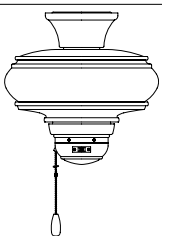

SIZE

52" dia., 17-3/8" ht.
(CTC 12-3/16 ht.),
80" lead wires.

CTC INSTALLATION

54" Patio Fan

FINISH

● Antique Bronze - 20

P2533-20 Antique Bronze

 Toasted Oak