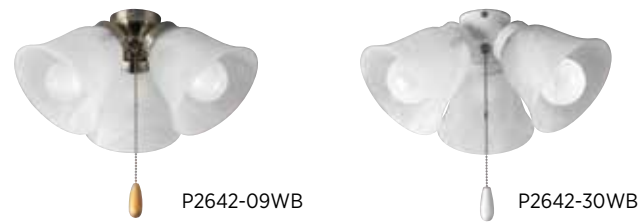

Four Light Universal

Universal-style with quick-connect wiring.

P2643-09WB Brushed Nickel
P2643-20WB Antique Bronze
P2643-30WB White
with alabaster glass.
13-5/8" dia., 7-3/4" ht.
Four medium base 3000K
9w LED lamps included.
800 lumens/lamp, 90 CRI.
(dimnable) 10w LED or 60w
incandescent max/socket.
Indoor use only.

Three Light Universal

Universal-style with quick-connect wiring.

P2642-09WB Brushed Nickel
P2642-30WB White
with alabaster glass.
13-5/8" dia., 7-3/4" ht.
Three medium base 3000K
9w LED lamps included.
800 lumens/lamp, 90 CRI.
(dimnable) 10w LED or 60w
incandescent max/socket.
Indoor use only.

Low Profile

Universal-style with quick-connect wiring.

P2602-09WB Brushed Nickel
P2602-15WB Polished Chrome
P2602-20WB Antique Bronze
P2602-30WB White
P2602-143WB Graphite
with white opal glass.
10-1/2" dia., 4-1/2" ht.
Two medium base 3000K
9w LED lamps included.
800 lumens/lamp, 90 CRI.
(dimnable) 10w LED or 60w
incandescent max/socket.
Indoor use only.

Four Light Alabaster

Spring clip glass attachment. For use with P2500, P2501, P2502, P2524 and P2525.

P2610-09WB Brushed Nickel
P2610-15WB Polished Chrome
P2610-20WB Antique Bronze
P2610-30WB White
P2610-143WB Graphite
with alabaster glass.
14-1/2" dia., 6-1/4" ht.
Four medium base 3000K
9w LED lamps included.
800 lumens/lamp, 90 CRI.
(dimnable) 10w LED or 60w
incandescent max/socket.
Indoor use only.

Three Light Alabaster

Spring clip glass attachment. For use with P2500, P2501, P2502, P2524 and P2525.

P2600-09WB Brushed Nickel
P2600-20WB Antique Bronze
P2600-30WB White
with alabaster glass.
15" dia., 6-5/8" ht.
Three medium base 3000K
9w LED lamps included.
800 lumens/lamp, 90 CRI.
(dimnable) 10w LED or 60w
incandescent max/socket.
Indoor use only.

Schoolhouse