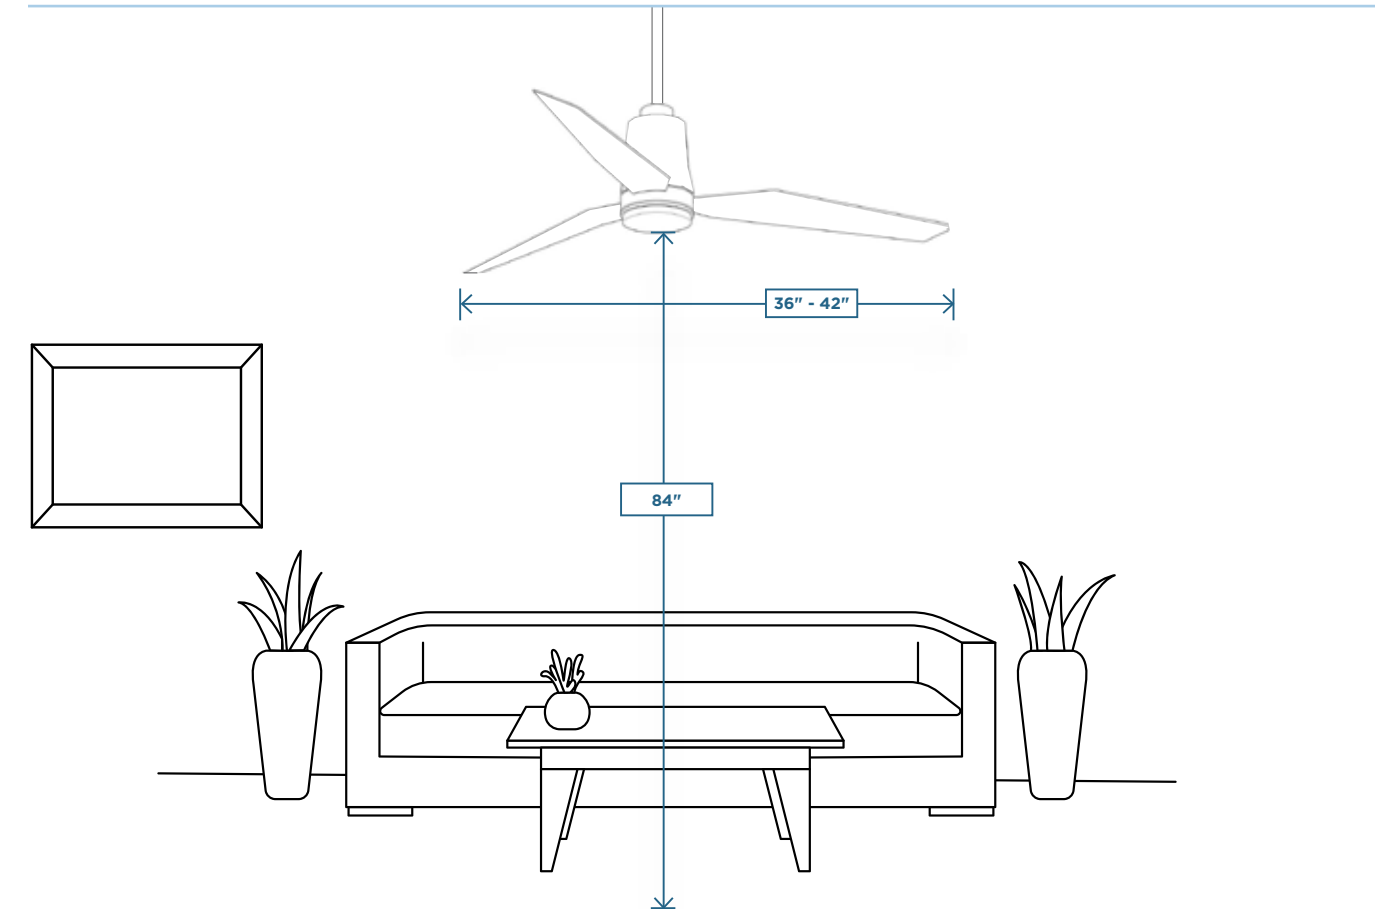

The Perfect Fan in 5 Steps *continued...*

3 Get Your Height Right

You want to allow at least 7 feet (84 in.) from the floor to the bottom of the fan, with 8 or 9 feet being the ideal above-floor placement. For lower ceilings, consider a ceiling fan with a low profile to avoid disturbing inhabitants. Most ceiling fans come equipped with a down rod to help you adjust to the correct height.