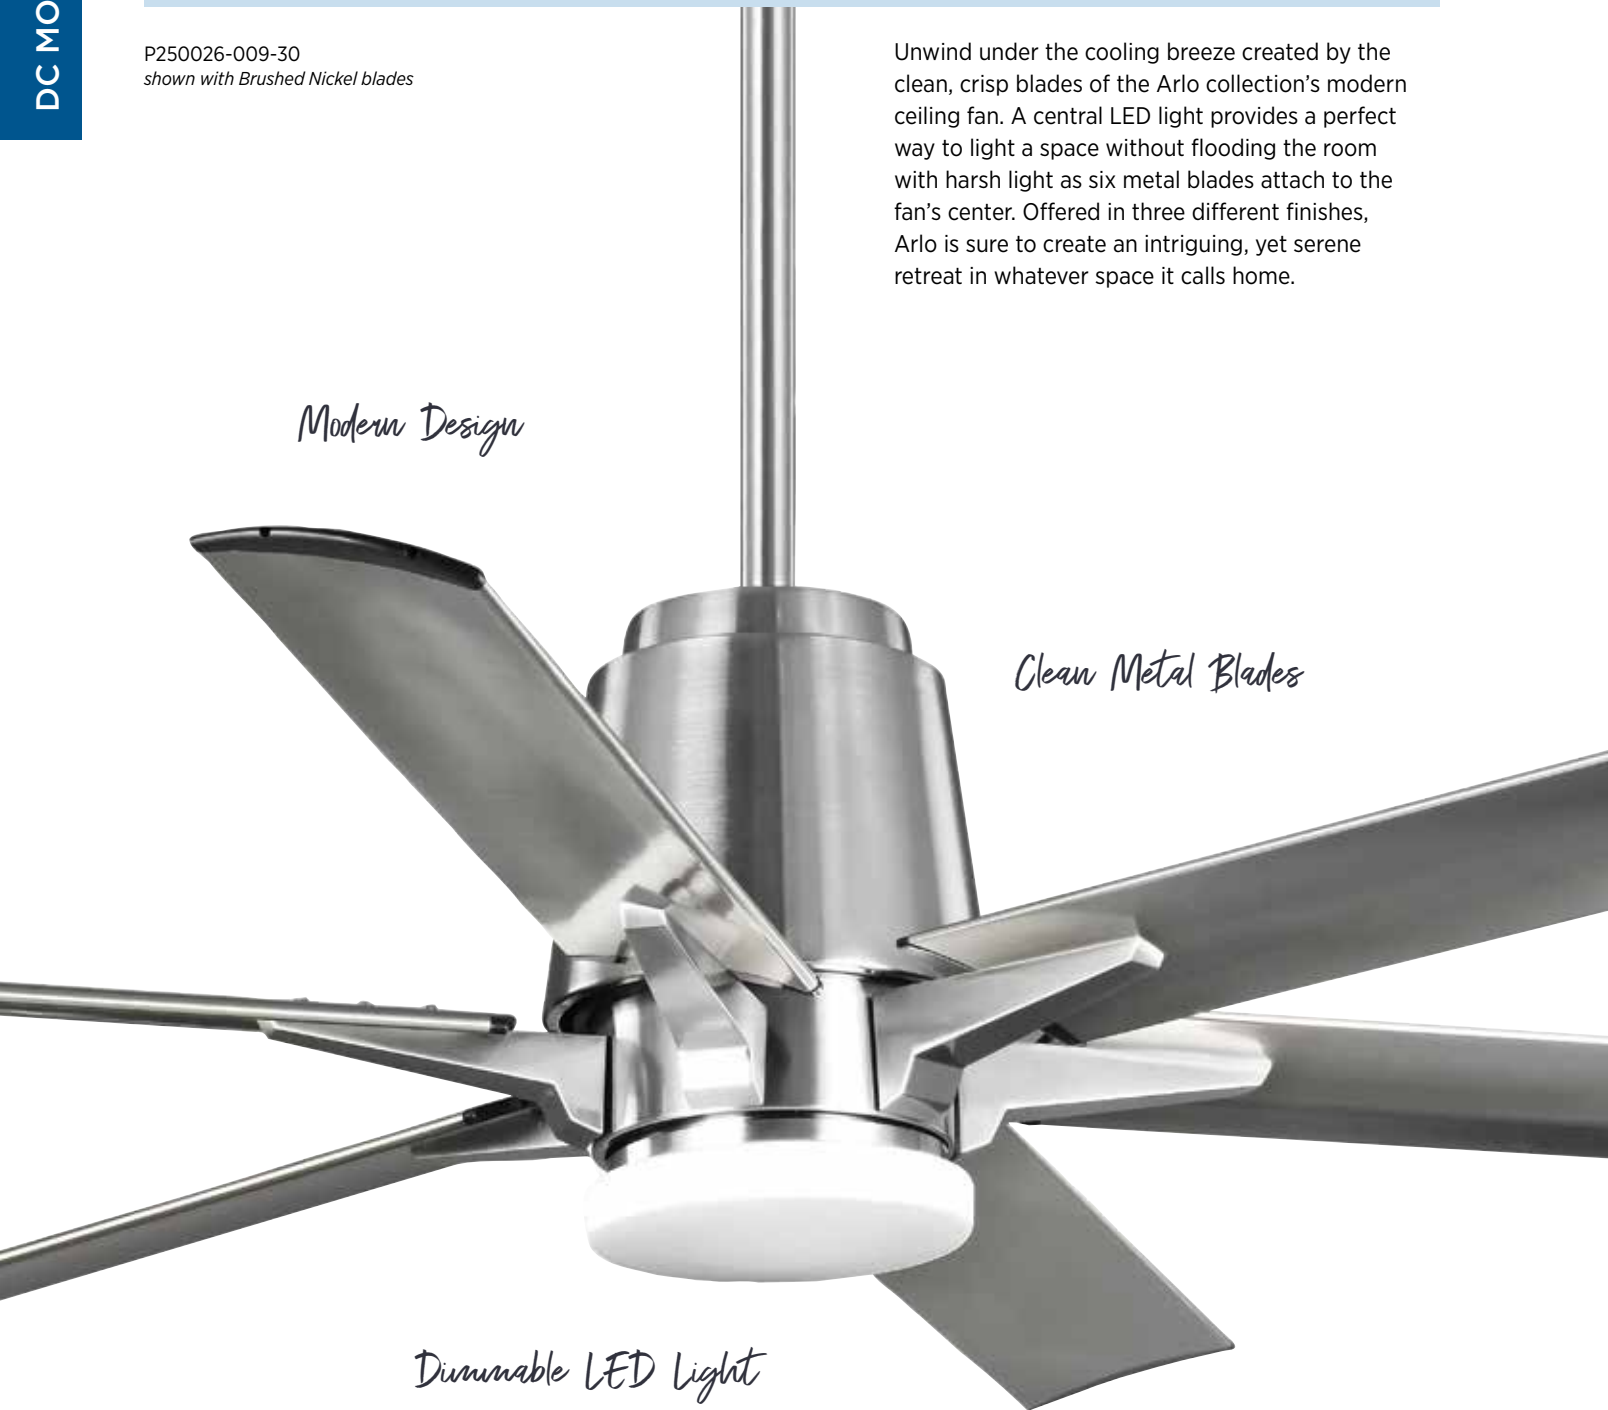

Arlo

P250026-009-30
shown with Brushed Nickel blades

FINISHES

- Brushed Nickel - 009
- Black - 031
- Architectural Bronze - 129

Unwind under the cooling breeze created by the clean, crisp blades of the Arlo collection's modern ceiling fan. A central LED light provides a perfect way to light a space without flooding the room with harsh light as six metal blades attach to the fan's center. Offered in three different finishes, Arlo is sure to create an intriguing, yet serene retreat in whatever space it calls home.

Modern Design

Clean Metal Blades

Dimmable LED Light

P250026-009-30
shown with Brushed Nickel blades