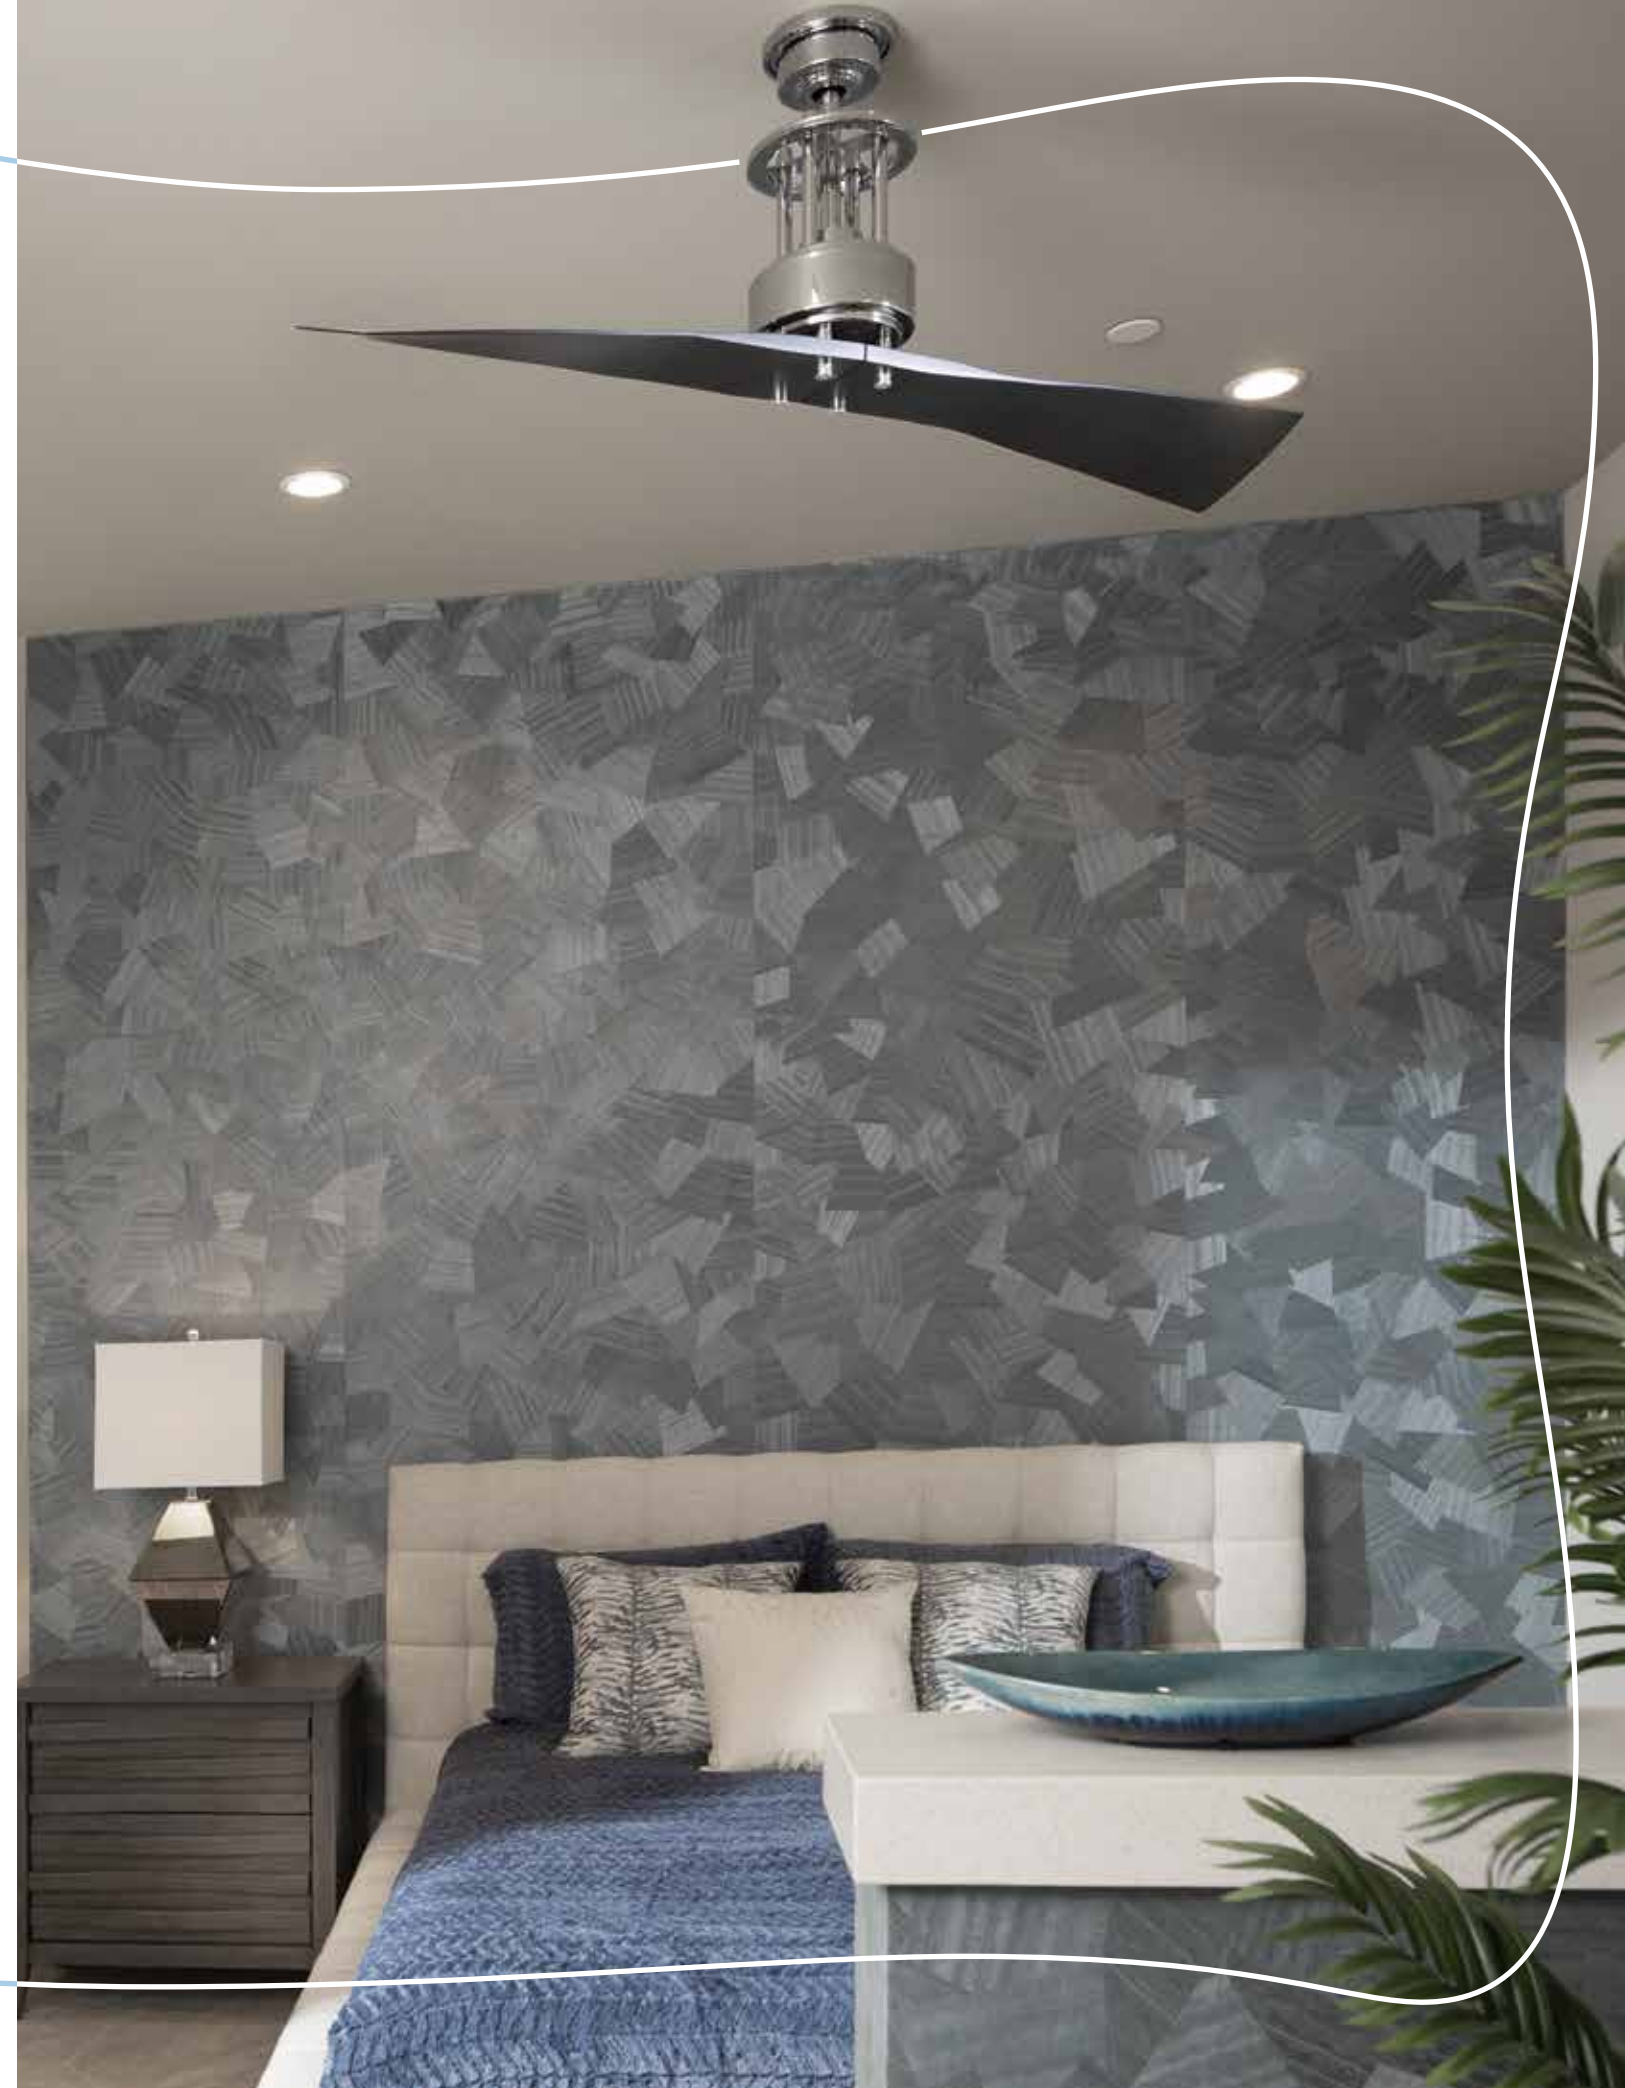

Minimal

1

2 *Sleek Details*

3
Glass Decor

Modernly Minimalism with James

Modern interiors showcase sleek design through the use of neutrals, a minimalism approach, and the use of glass décor and technology. Take advantage of spaces with wide windows and use glass in other details such as countertops and furniture. This creates a sleek design for interior spaces. Integrate new innovations into a home's décor by adding elements, such as voice activated

devices and remote controlled light dimmers. To accentuate a Modern color palette, stick to neutral shades, as well as an overall minimalistic design to create this look.

Shop this style at
www.progresslighting.com/modern