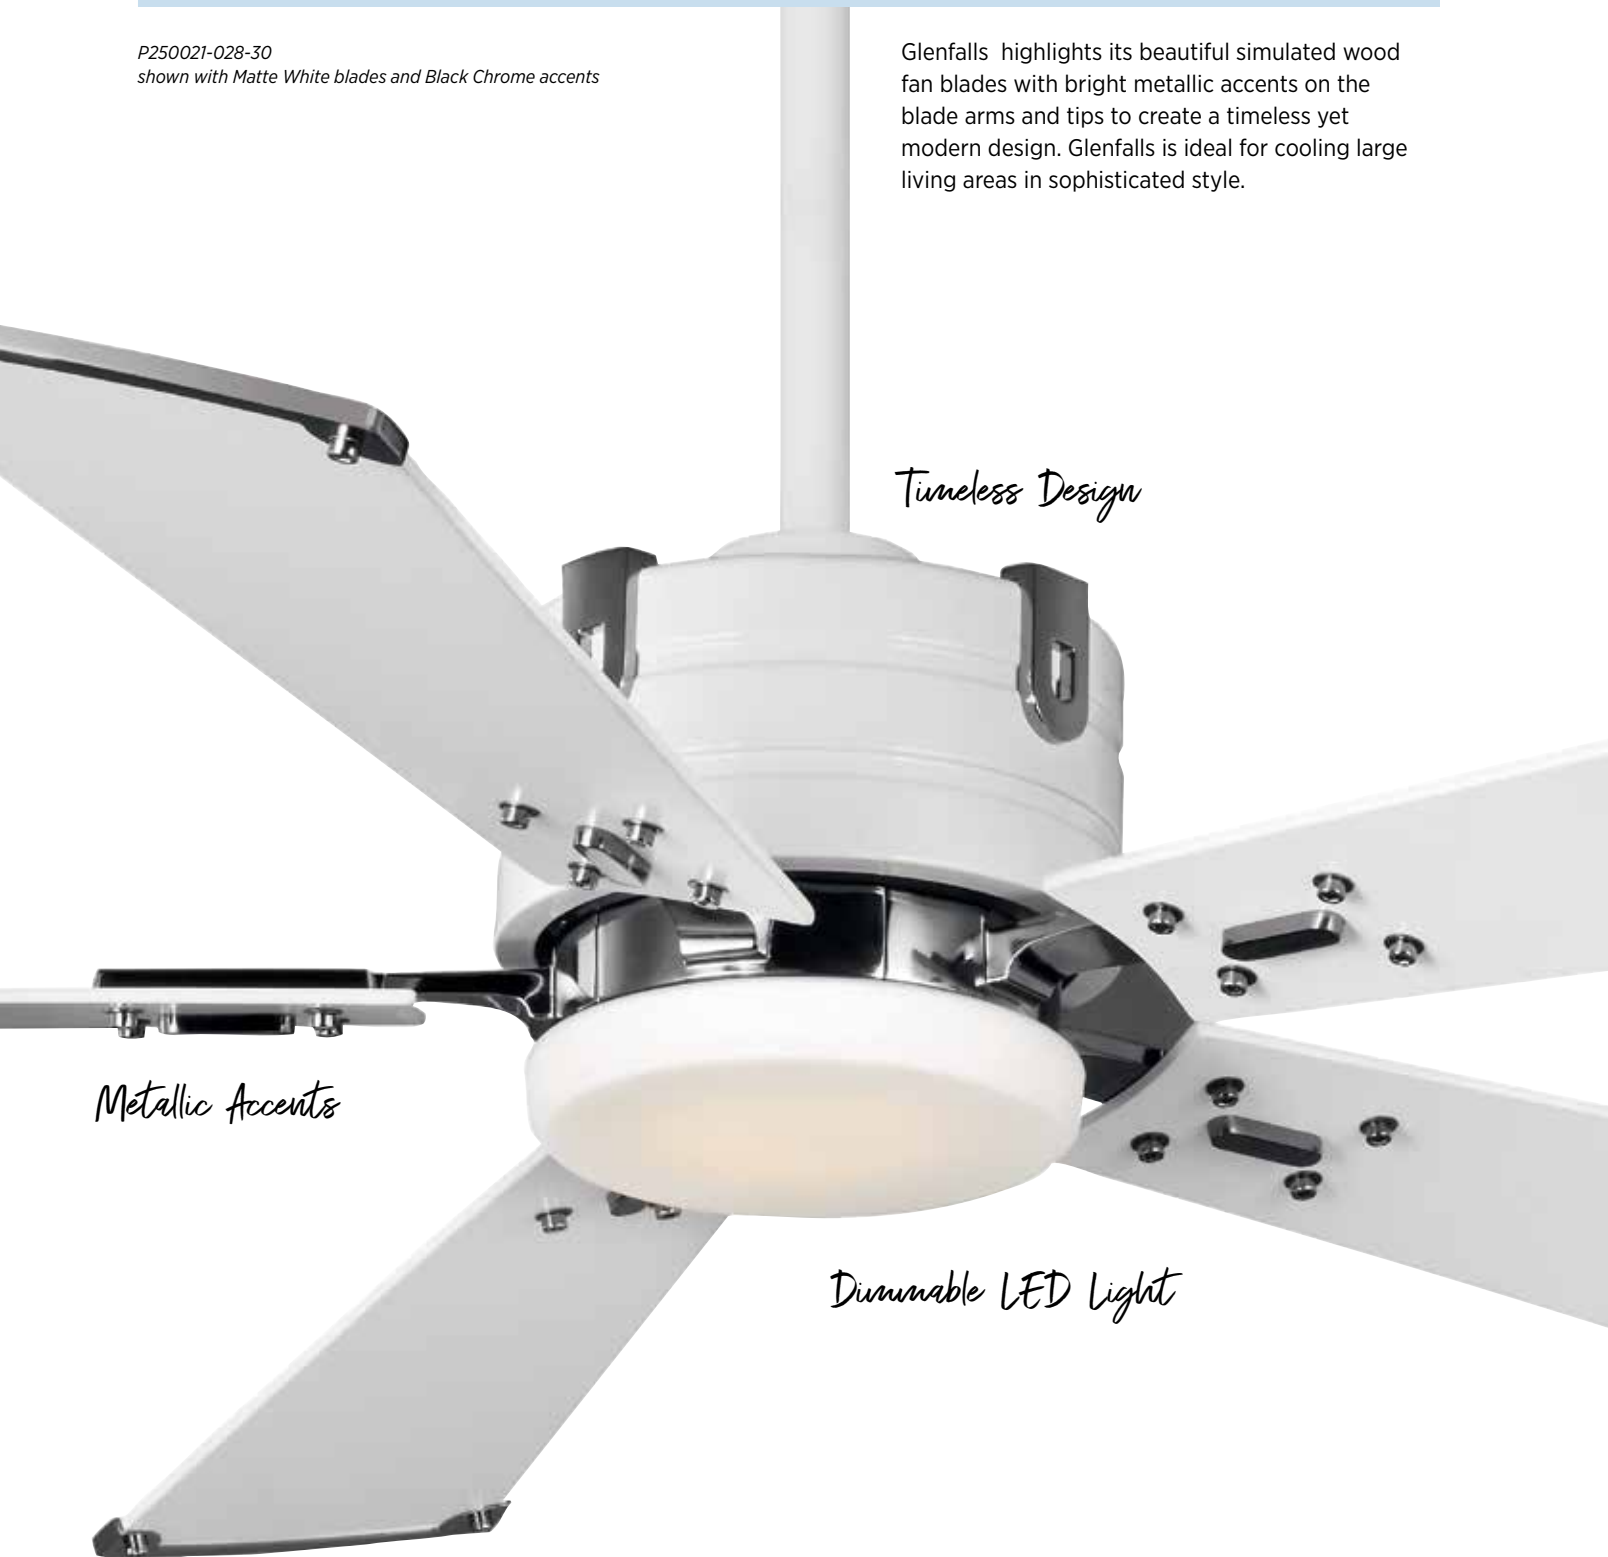

Glenfalls highlights its beautiful simulated wood fan blades with bright metallic accents on the blade arms and tips to create a timeless yet modern design. Glenfalls is ideal for cooling large living areas in sophisticated style.