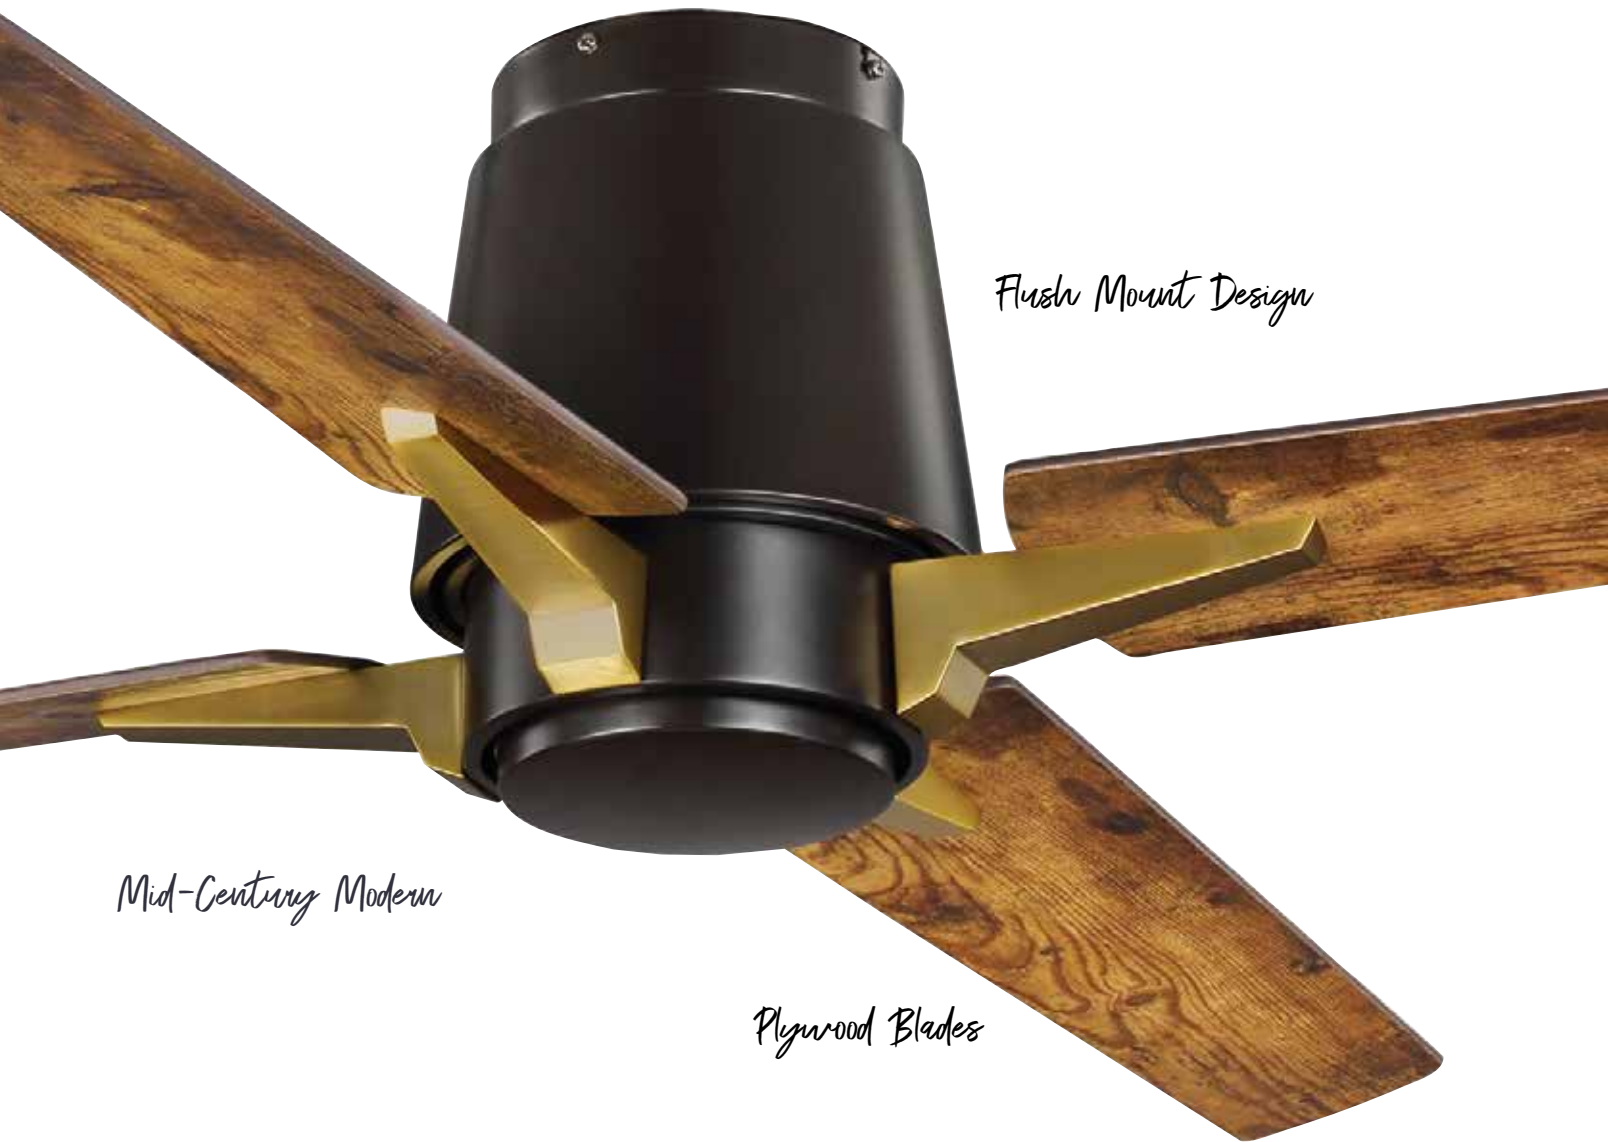

Lindale

FINISHES

- Matte White- 028
- Antique Nickel - 081
- Architectural Bronze - 129

P250028-129
shown with Distressed Walnut blades

Retreat for a little rest and relaxation under the gentle airflow offered by the Lindale collection's ceiling fan. A mid-century modern style blends with a flush mount design as four rectangular plywood blades attach to the fan's vase-inspired center. Select your favorite finish from three beautiful options to customize your Lindale fan for a perfect fit in your home décor design.

Mid-Century Modern

Plywood Blades

Flush Mount Design