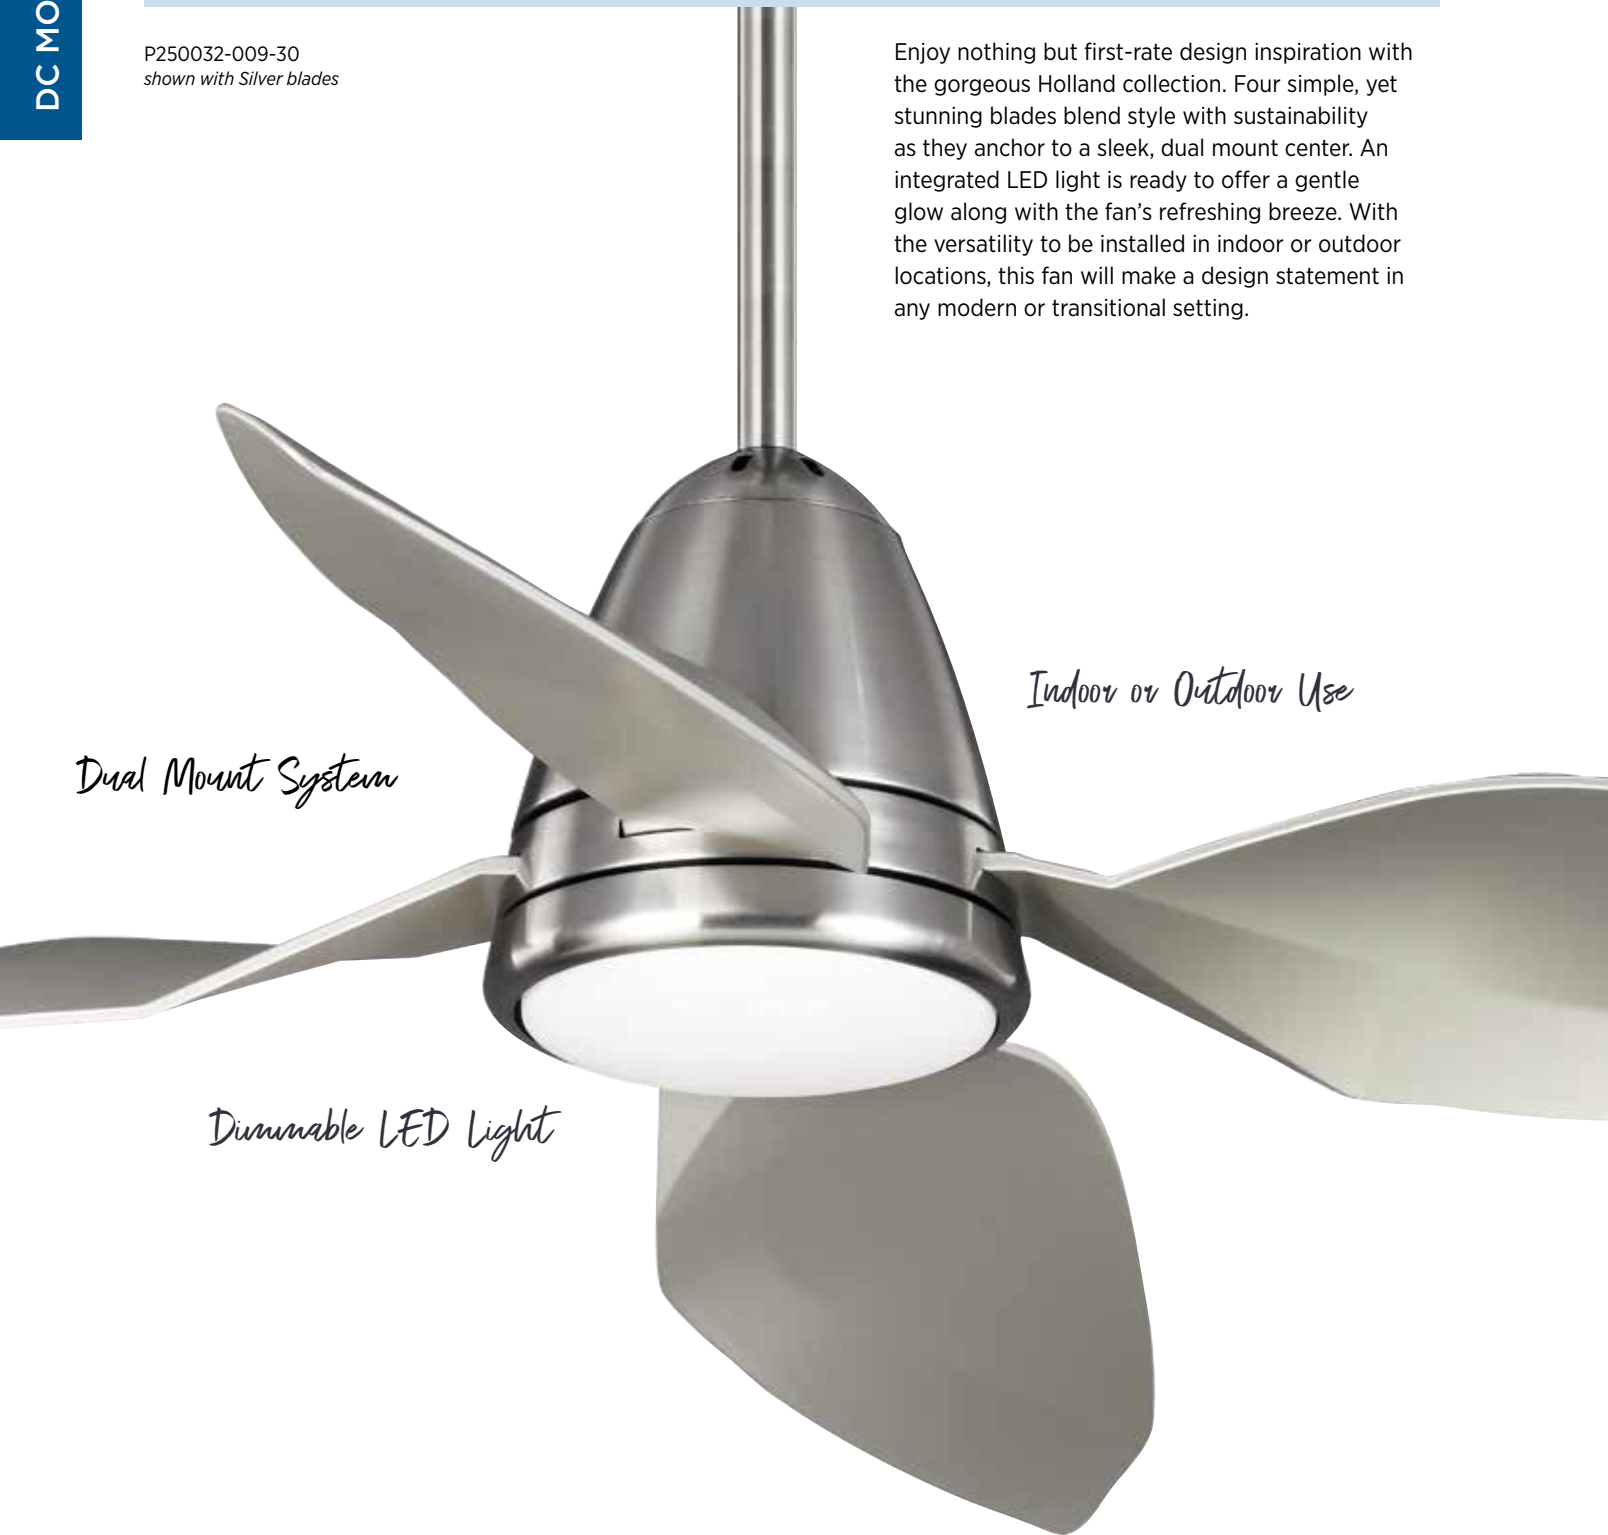

Enjoy nothing but first-rate design inspiration with the gorgeous Holland collection. Four simple, yet stunning blades blend style with sustainability as they anchor to a sleek, dual mount center. An integrated LED light is ready to offer a gentle glow along with the fan's refreshing breeze. With the versatility to be installed in indoor or outdoor locations, this fan will make a design statement in any modern or transitional setting.