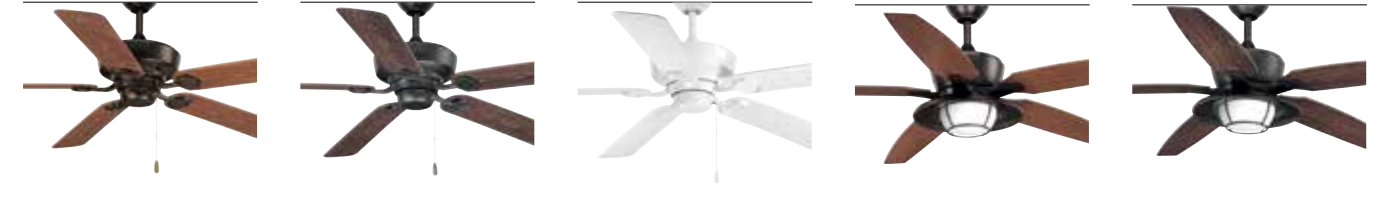

LAKEHURST Antique Bronze p.180   **LAKEHURST** Forged Black p.181   **LAKEHURST** White p.181   **MONTAGUE** Antique Bronze p.177   **MONTAGUE** Forged Black p.176