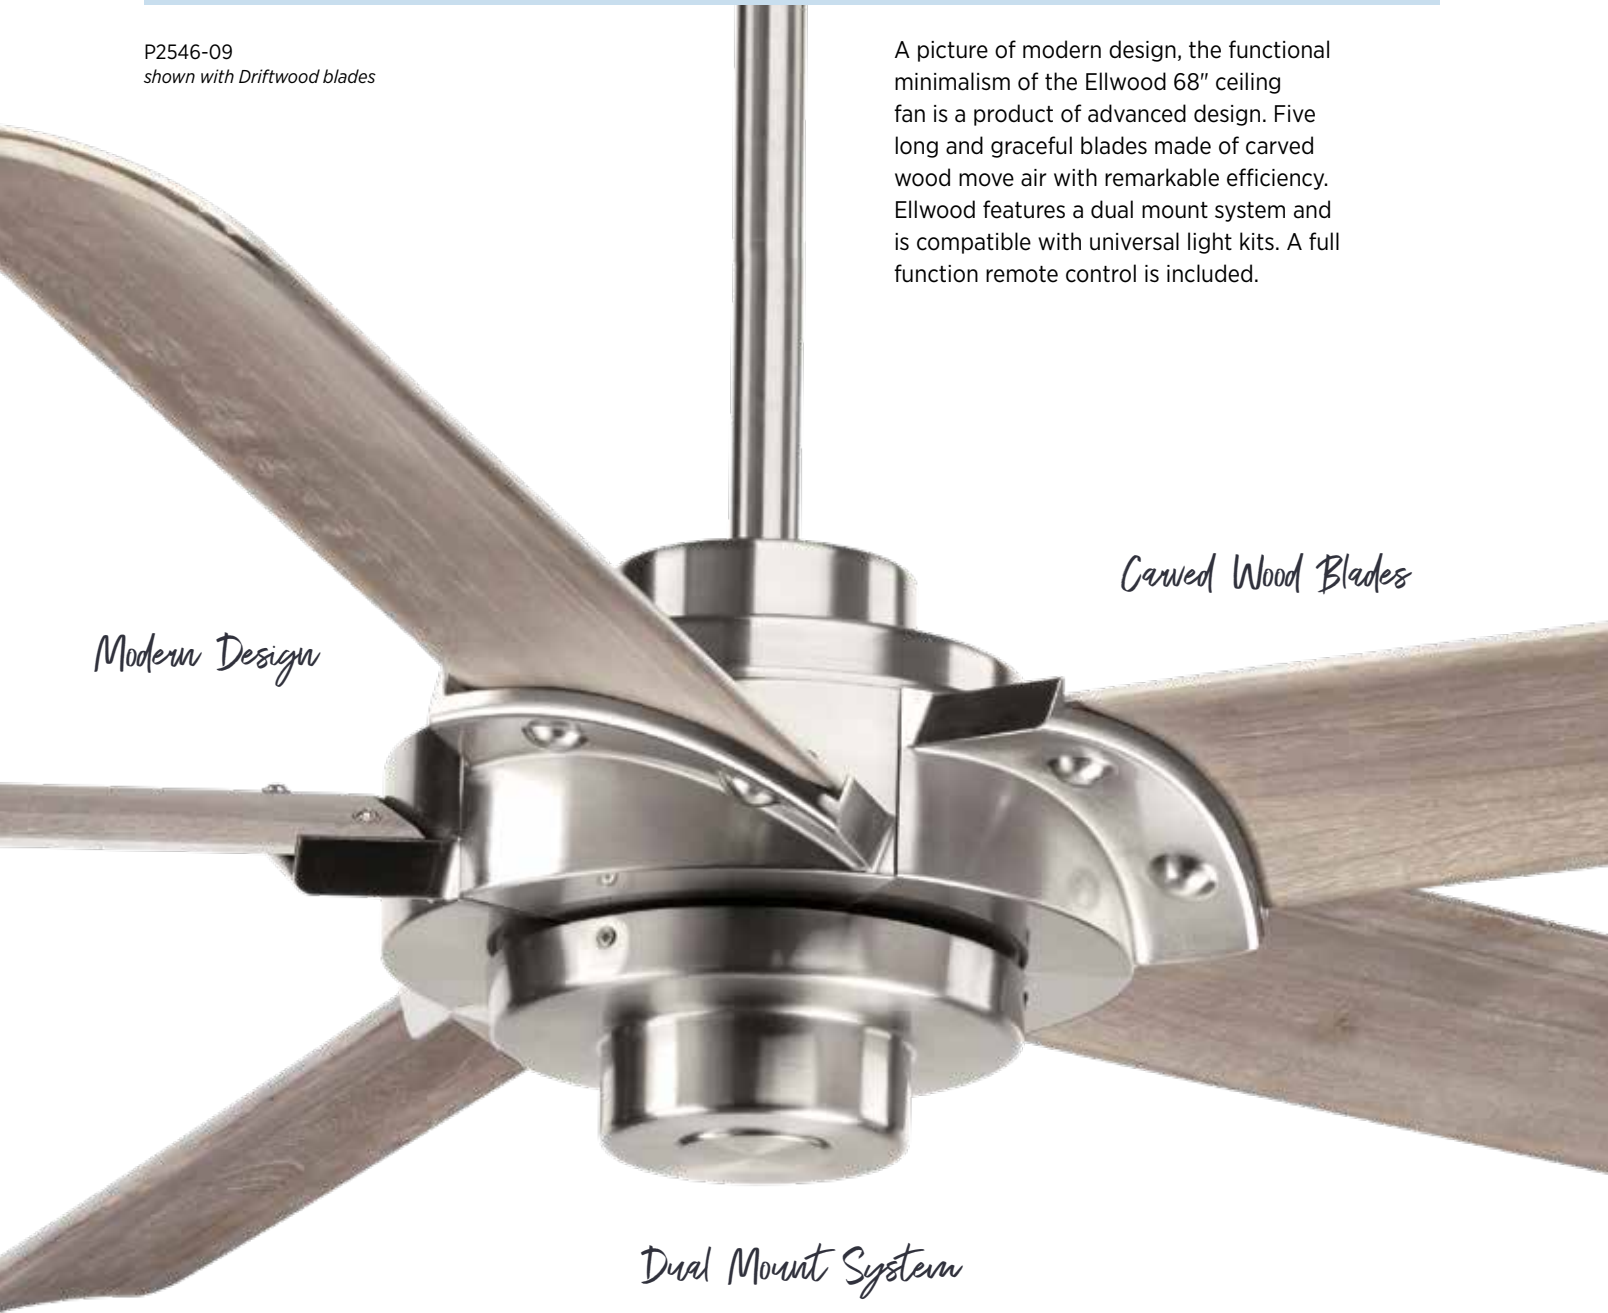

LAMP

24w LED Module, 3000K,
90 CRI, 2000 source lumens,
dimmable.

Ellwood

FINISHES

- Brushed Nickel - 09
- Antique Bronze - 20

P2546-09
shown with Driftwood blades

A picture of modern design, the functional minimalism of the Ellwood 68" ceiling fan is a product of advanced design. Five long and graceful blades made of carved wood move air with remarkable efficiency. Ellwood features a dual mount system and is compatible with universal light kits. A full function remote control is included.