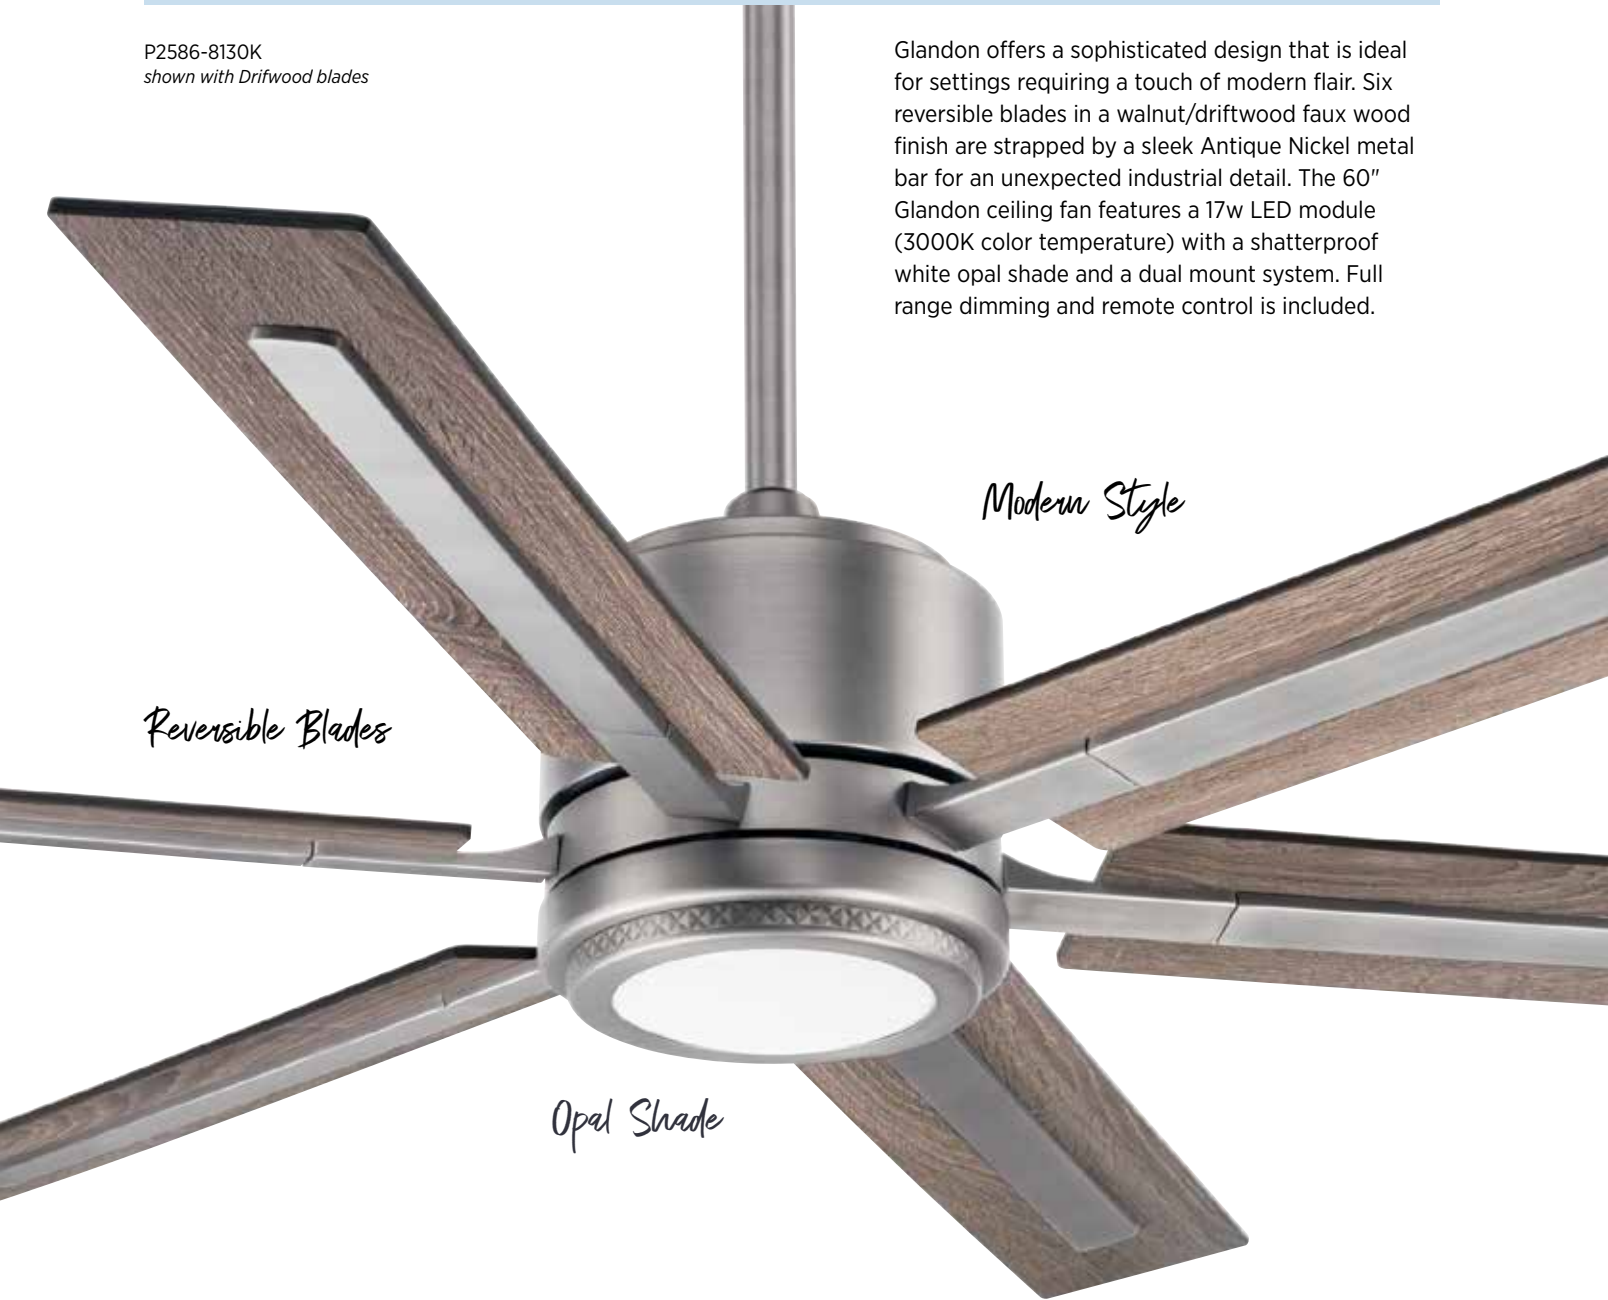

SIZE

60" dia., 17-7/8" ht.
80" lead wires.

Glandon

FINISHES

- Gilded Iron - 71
- Antique Nickel - 81

P2586-8130K
shown with Driftwood blades

Glandon offers a sophisticated design that is ideal for settings requiring a touch of modern flair. Six reversible blades in a walnut/driftwood faux wood finish are strapped by a sleek Antique Nickel metal bar for an unexpected industrial detail. The 60" Glandon ceiling fan features a 17w LED module (3000K color temperature) with a shatterproof white opal shade and a dual mount system. Full range dimming and remote control is included.