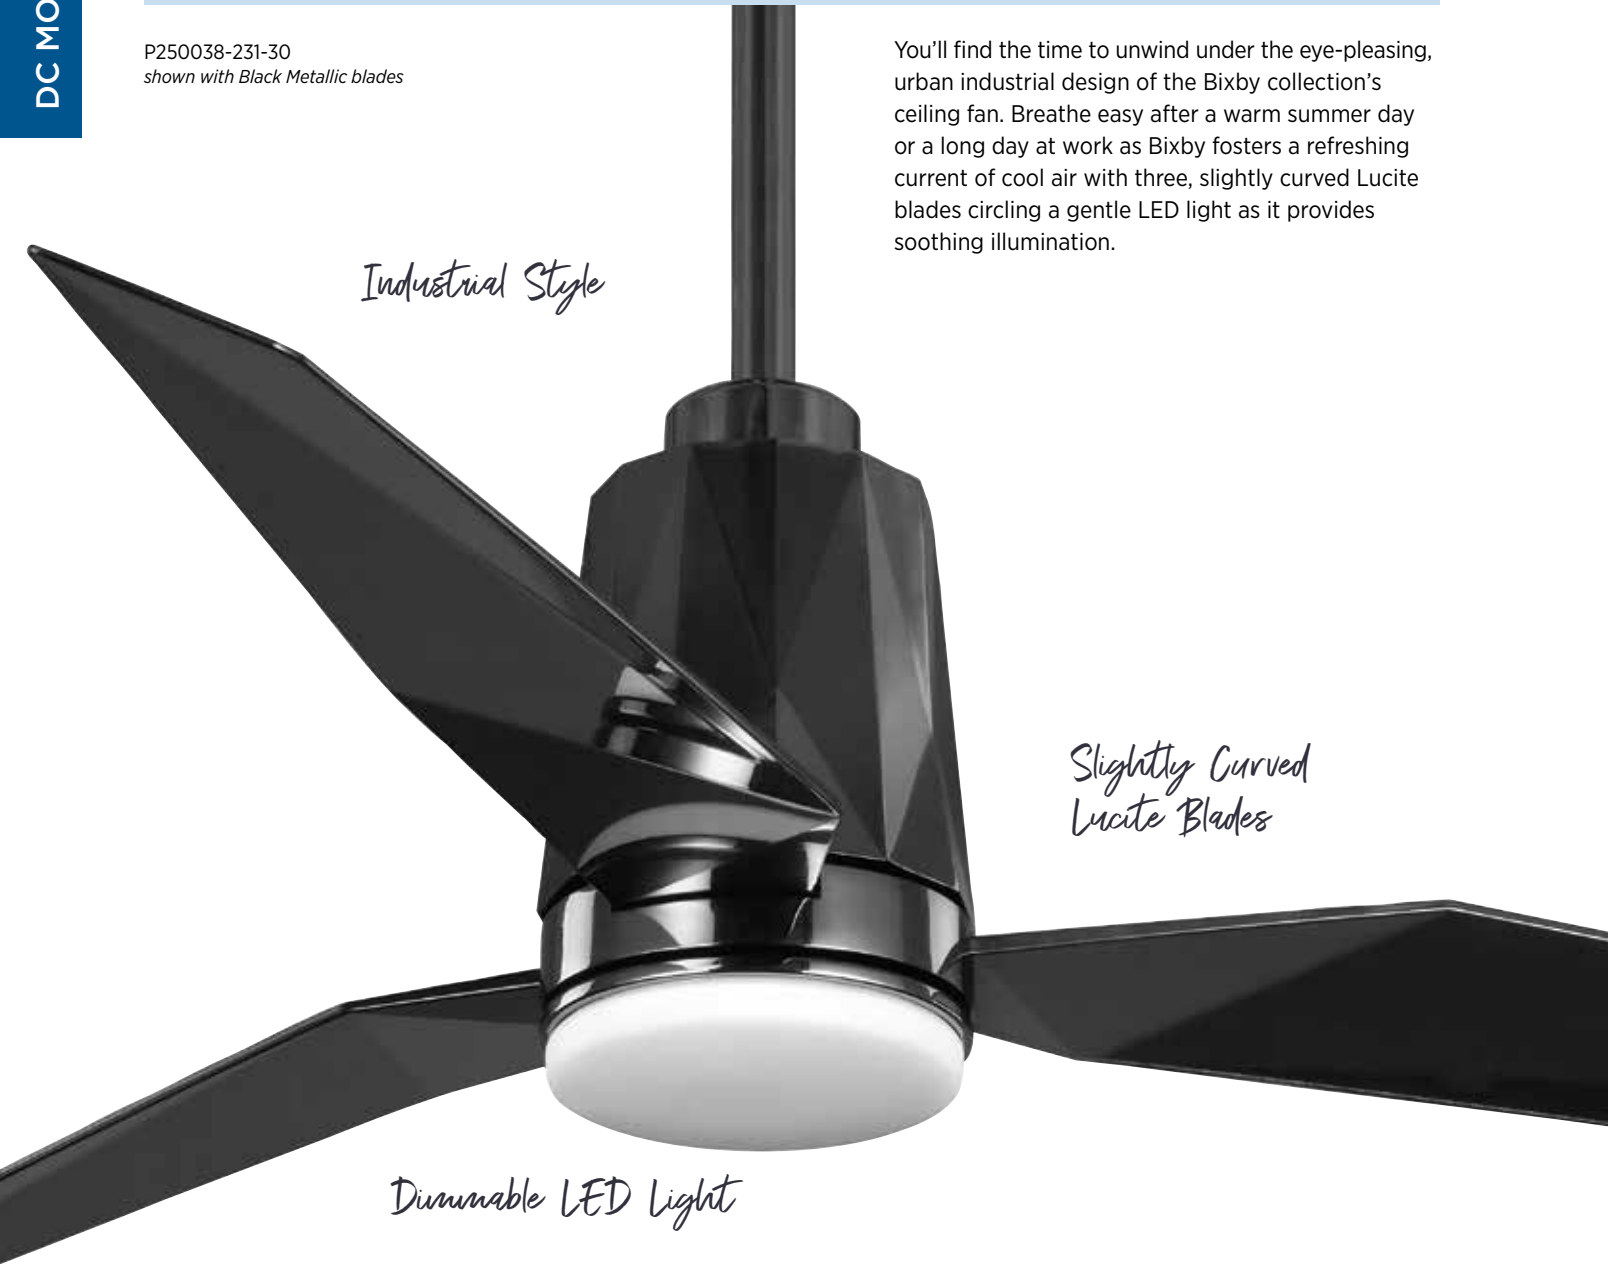

Bixby

P250038-231-30
shown with Black Metallic blades

Industrial Style

*Slightly Curved
Lucite Blades*

Dimmable LED Light

FINISHES

- White - 030
- Black Chrome - 231

You'll find the time to unwind under the eye-pleasing, urban industrial design of the Bixby collection's ceiling fan. Breathe easy after a warm summer day or a long day at work as Bixby fosters a refreshing current of cool air with three, slightly curved Lucite blades circling a gentle LED light as it provides soothing illumination.