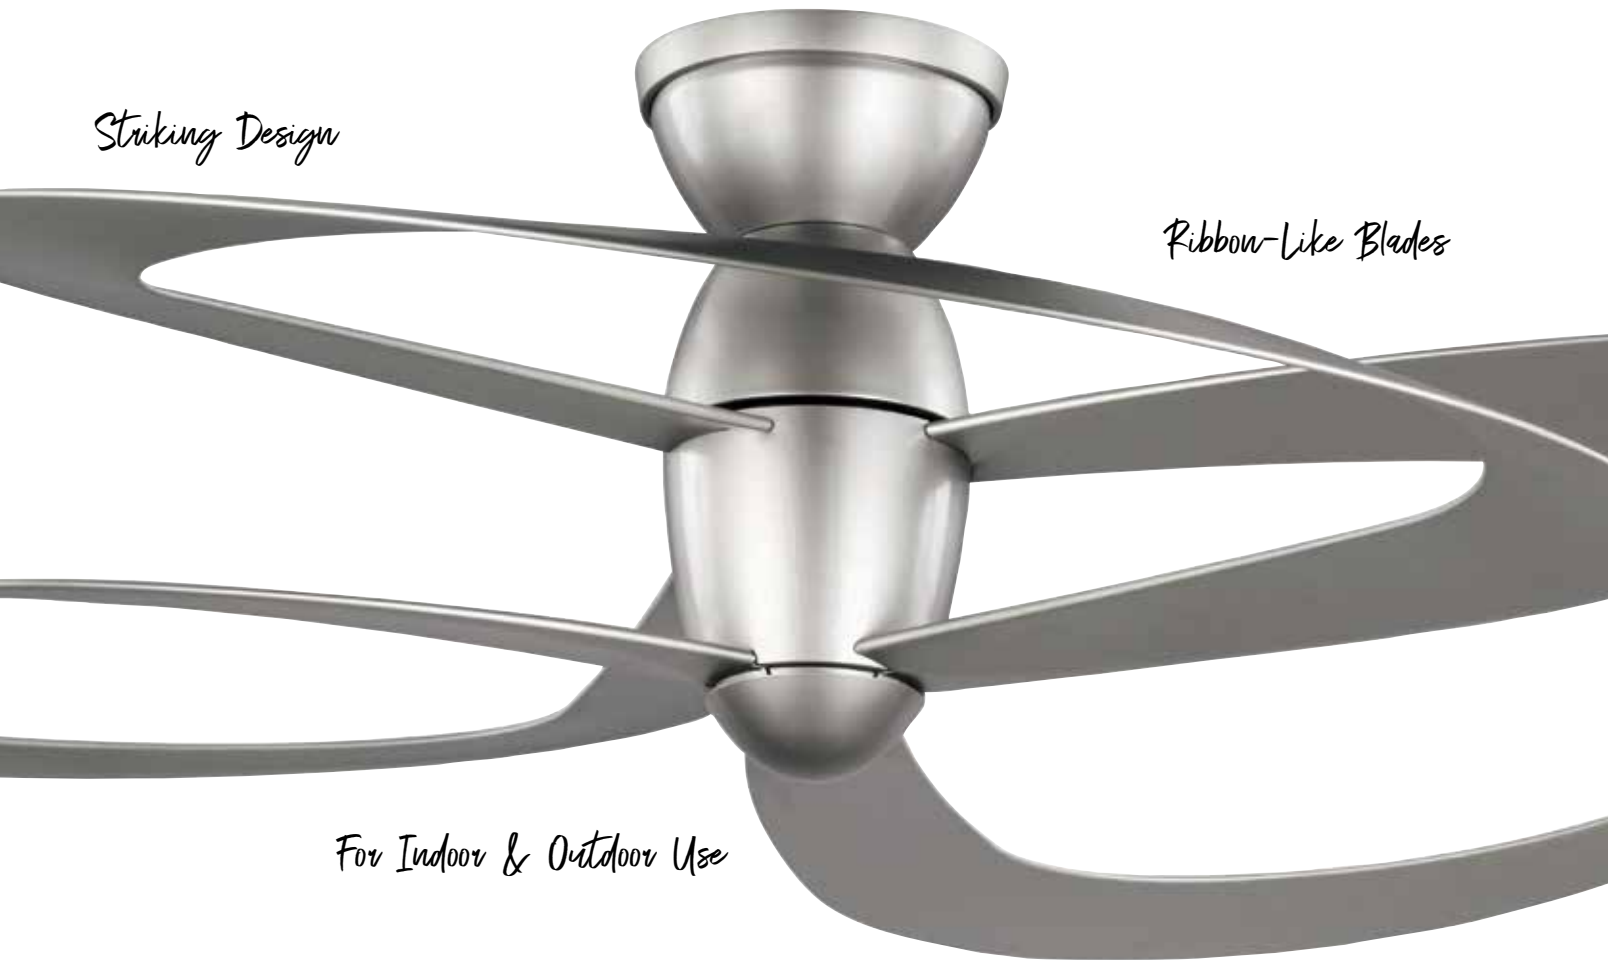

Willacy

P250063-152
shown with Painted Nickel blades

FINISHES

- Matte Black - 031
- Painted Nickel - 152

Wifi included

Willacy is striking in design, inspired by flowing ribbons that swirl around a gleaming center hub to create a gentle breeze. Willacy includes Wi-Fi smart control: once installed, the fan can be controlled by a voice assistant, tablet or smart phone. Willacy features all weather hand finished ABS blades making it ideal for indoor or outdoor use.

Striking Design

Ribbon-Like Blades

For Indoor & Outdoor Use