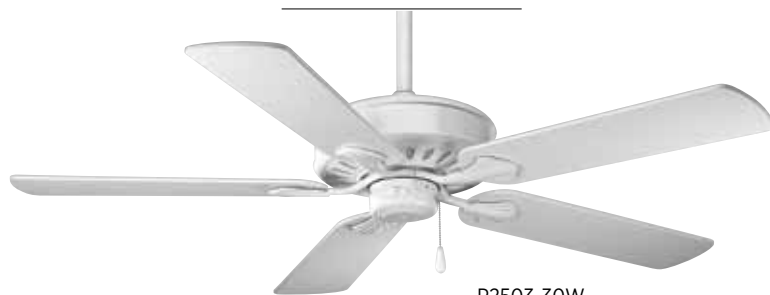

P2503-20 shown with Medium Cherry blades

45° Canopy

- Standard canopy works with sloped ceilings up to 45°. (12:12 ceiling pitch)
- Outlet box mounting plate includes convenient hands-free hanger for wiring.
- Oversize, textured die-cast hanger ball reduces vibrations that can cause noise and wobble.
- Dual-mount for downrod or close-to-ceiling installation (on select fans)

SureConnect® System

- Motor screws pre-installed in blade arms to prevent them from falling out during installation.
- Special guides perfectly align blade arms to motor.
- Preinstalled rubber isolation pads prevent vibration noise.

ENERGY INFORMATION AT HIGH SPEED

Airflow	5,143 cubic feet per minute
Electricity Use	70 watts (excludes lights)
DOE Weighted CFM/W	85 CFM/W

FEATURES

- Limited lifetime warranty
- 45° Canopy
- Close-to-ceiling installation
- SureConnect® System
- AC Motor
- Compatible with universal light kits
- Three speed pull-chain switch
- Add a P2630-30 or P2630-95 wall control or P2662-01 hand-held remote control
- Add the P2667-031 Wi-Fi remote

SIZE

52" dia., 15-1/4" ht.
(CTC 10-1/2" ht.),
80" lead wires.

CTC INSTALLATION

42" Builder Fan

FINISHES

- Brushed Nickel - 09
- Antique Bronze - 20
- White - 30