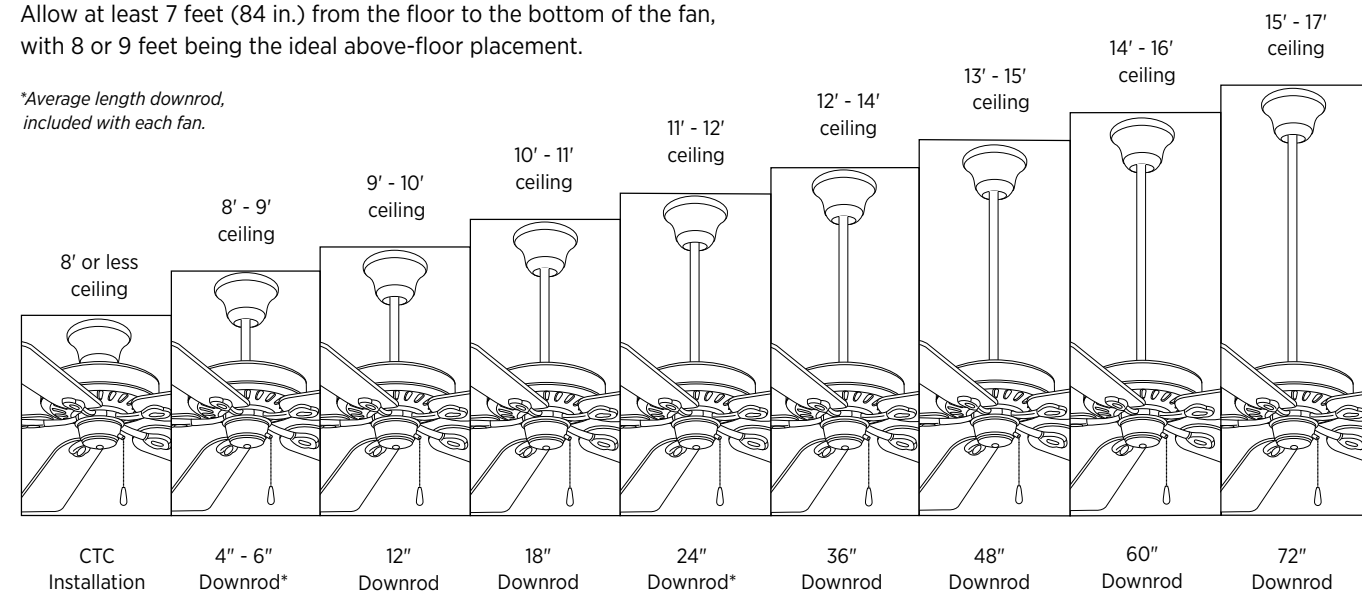

Downrod Selection Guide

Allow at least 7 feet (84 in.) from the floor to the bottom of the fan, with 8 or 9 feet being the ideal above-floor placement.

*Average length downrod, included with each fan.