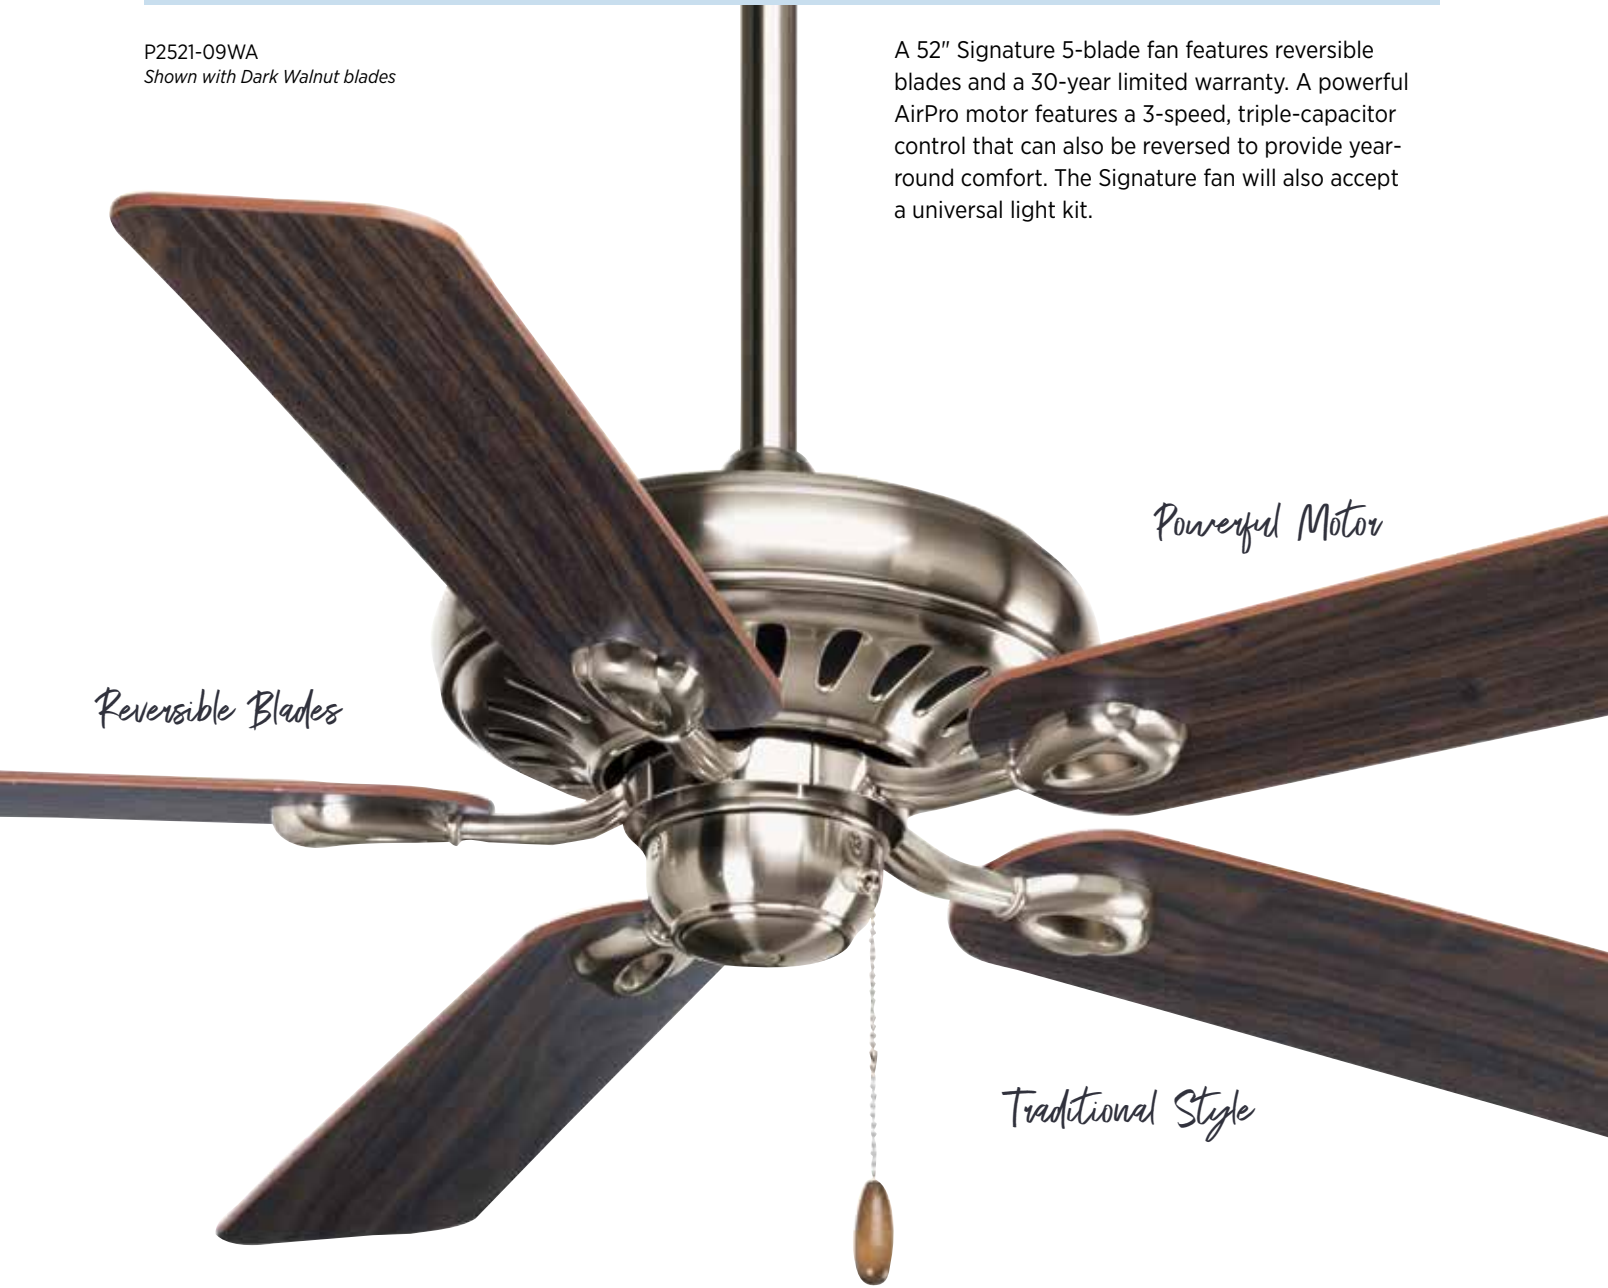

P2521-09WA
Shown with Dark Walnut blades

A 52" Signature 5-blade fan features reversible blades and a 30-year limited warranty. A powerful AirPro motor features a 3-speed, triple-capacitor control that can also be reversed to provide year-round comfort. The Signature fan will also accept a universal light kit.