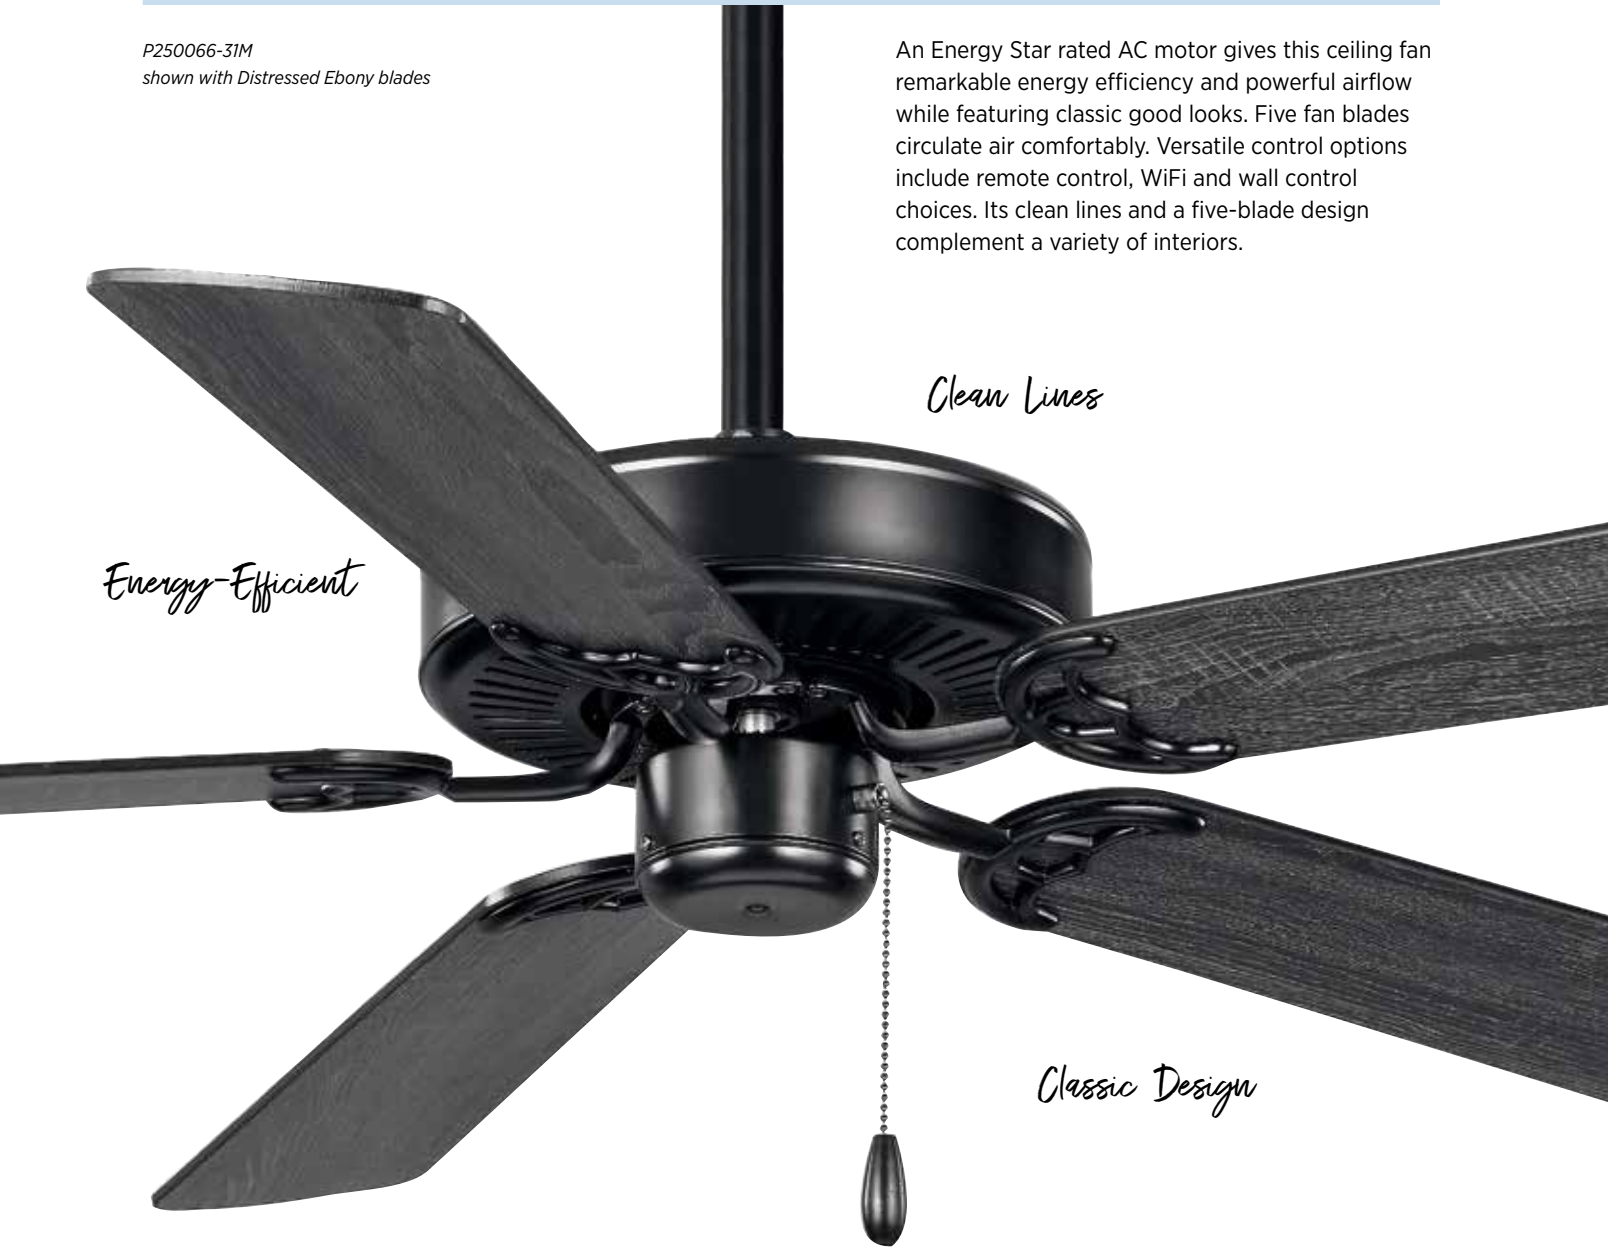

Air Pro

FINISHES

- Brushed Nickel - 009
- White - 030
- Matte Black - 31M

P250066-31M
shown with Distressed Ebony blades

An Energy Star rated AC motor gives this ceiling fan remarkable energy efficiency and powerful airflow while featuring classic good looks. Five fan blades circulate air comfortably. Versatile control options include remote control, WiFi and wall control choices. Its clean lines and a five-blade design complement a variety of interiors.

Clean Lines

Energy-Efficient

Classic Design