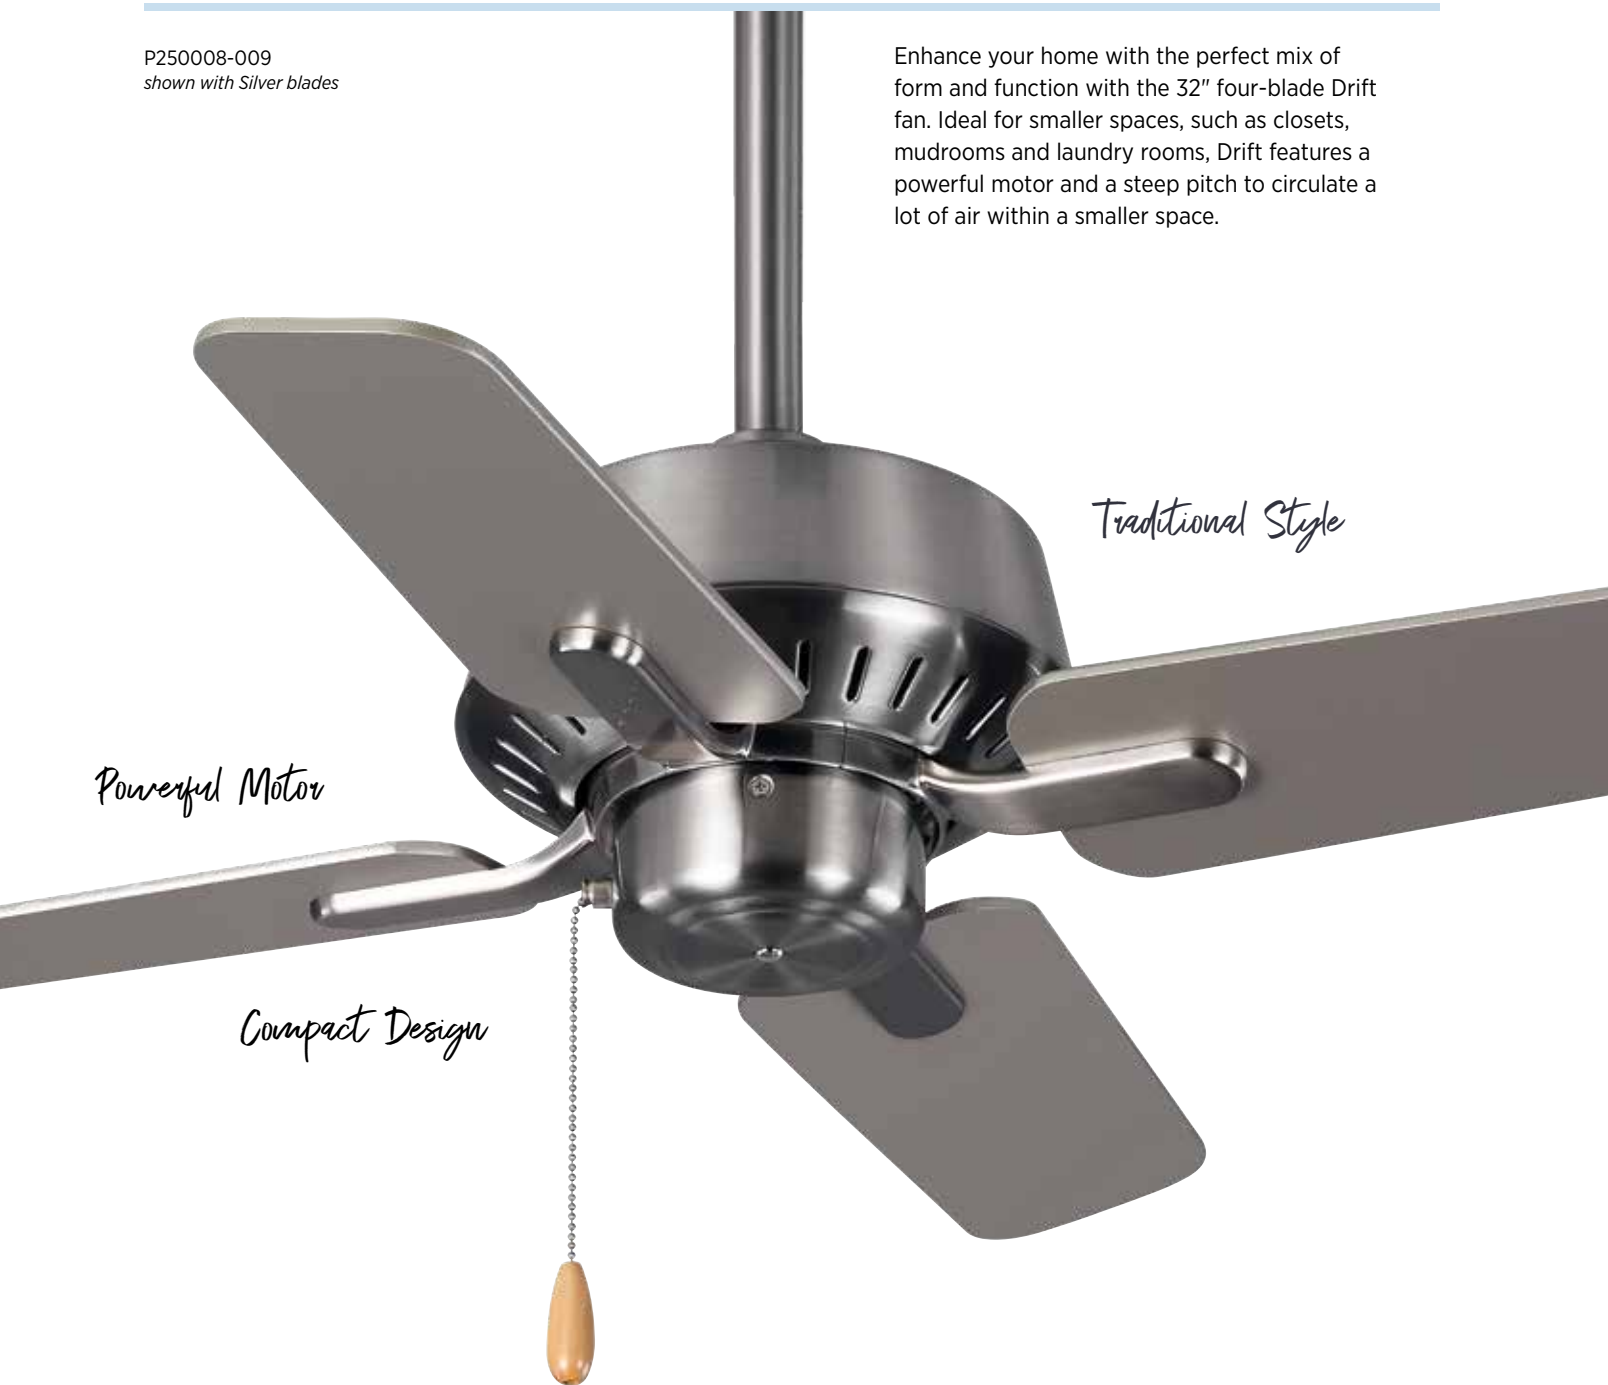

Drift

FINISHES

- Brushed Nickel - 009
- White - 030
- Architectural Bronze - 129

P250008-009
shown with Silver blades

Enhance your home with the perfect mix of form and function with the 32" four-blade Drift fan. Ideal for smaller spaces, such as closets, mudrooms and laundry rooms, Drift features a powerful motor and a steep pitch to circulate a lot of air within a smaller space.