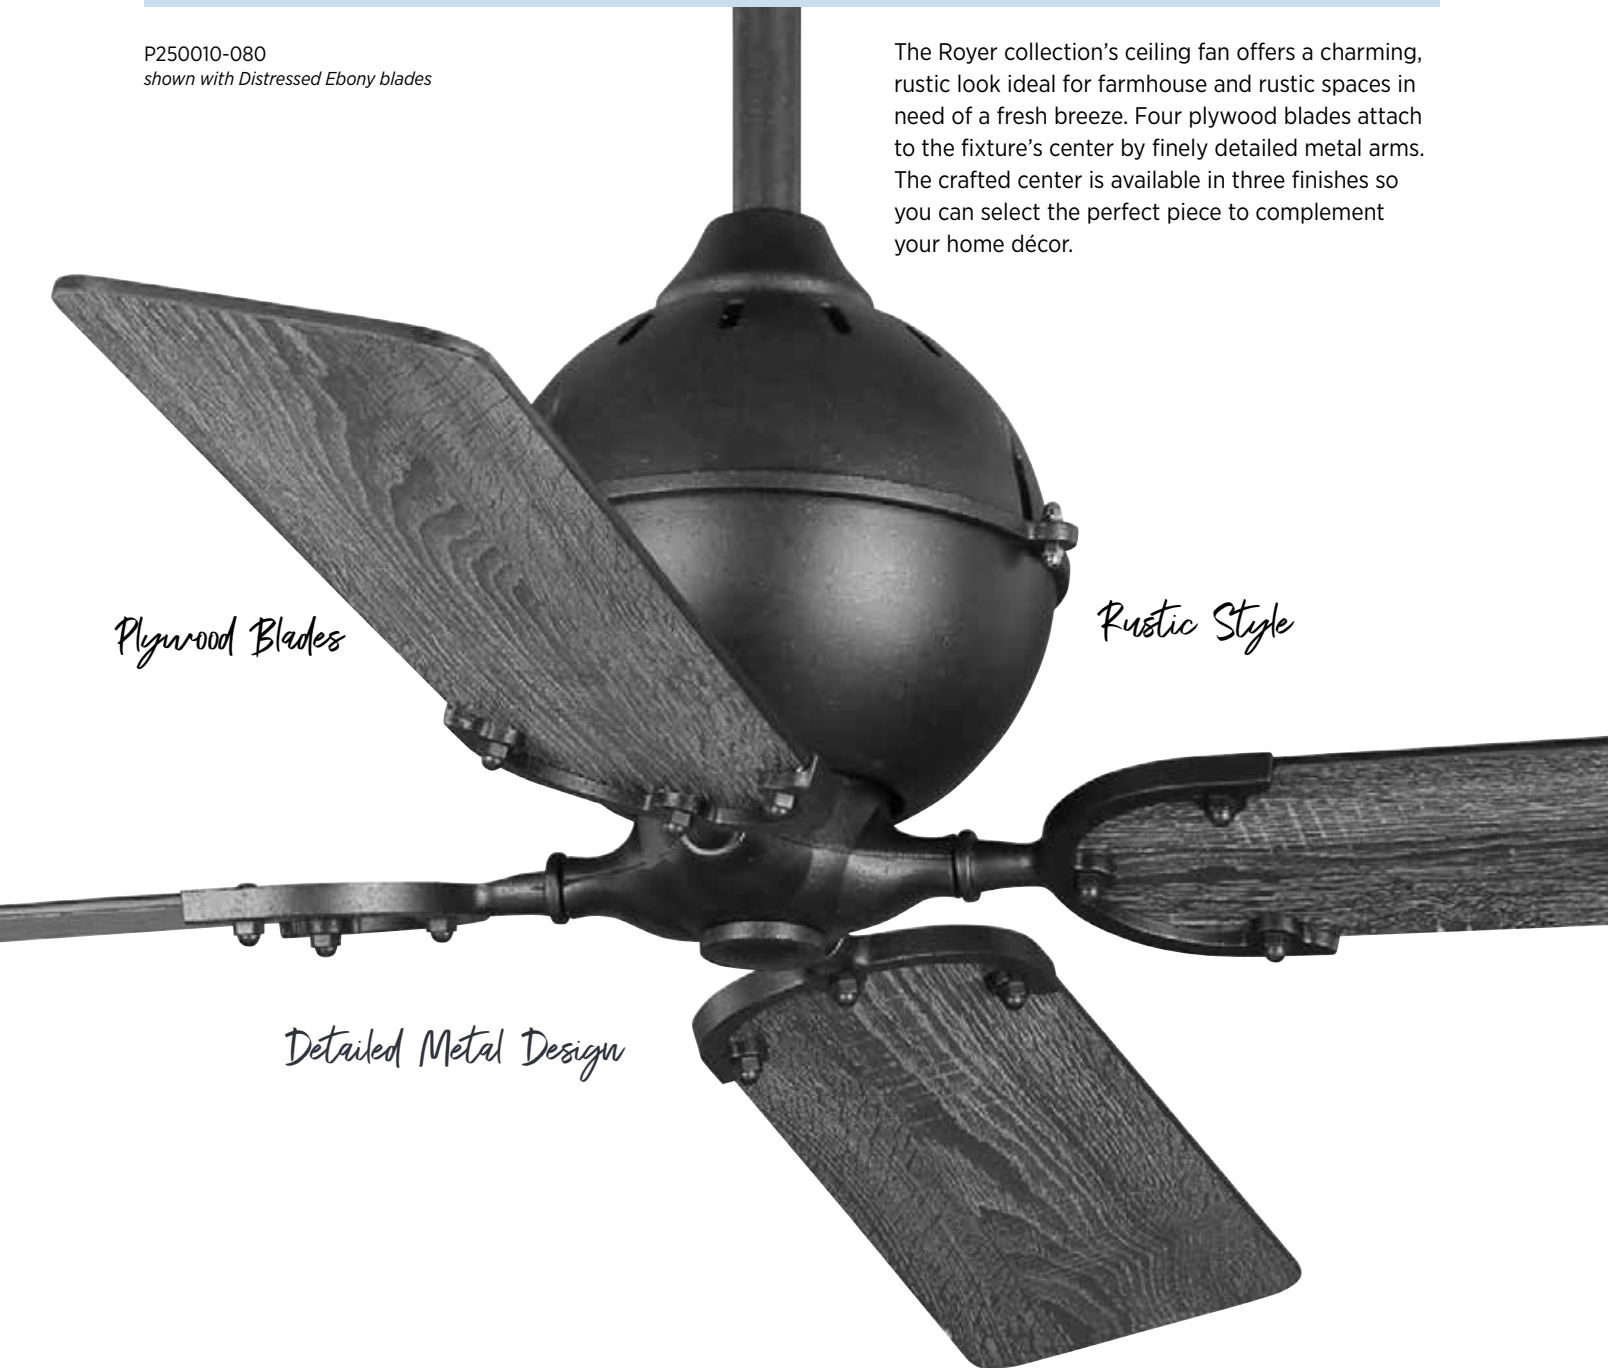

Royer

FINISHES

- Antique Nickel - 081
- Forged Black- 080

P250010-080
shown with Distressed Ebony blades

The Royer collection's ceiling fan offers a charming, rustic look ideal for farmhouse and rustic spaces in need of a fresh breeze. Four plywood blades attach to the fixture's center by finely detailed metal arms. The crafted center is available in three finishes so you can select the perfect piece to complement your home décor.