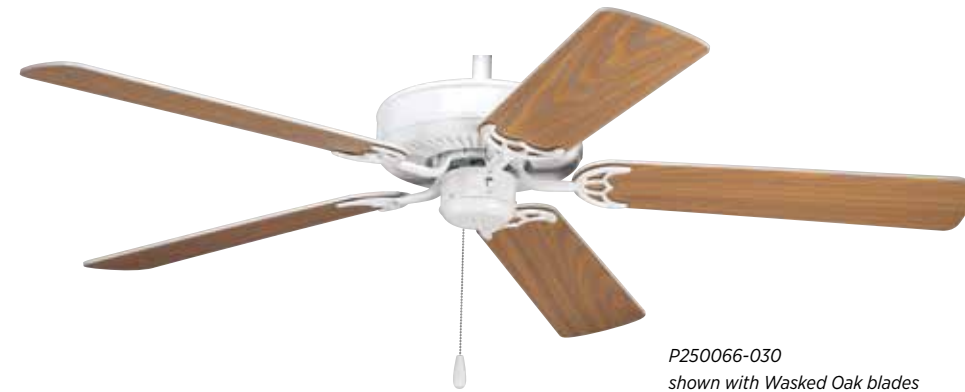

P250066-030
shown with Washed Oak blades