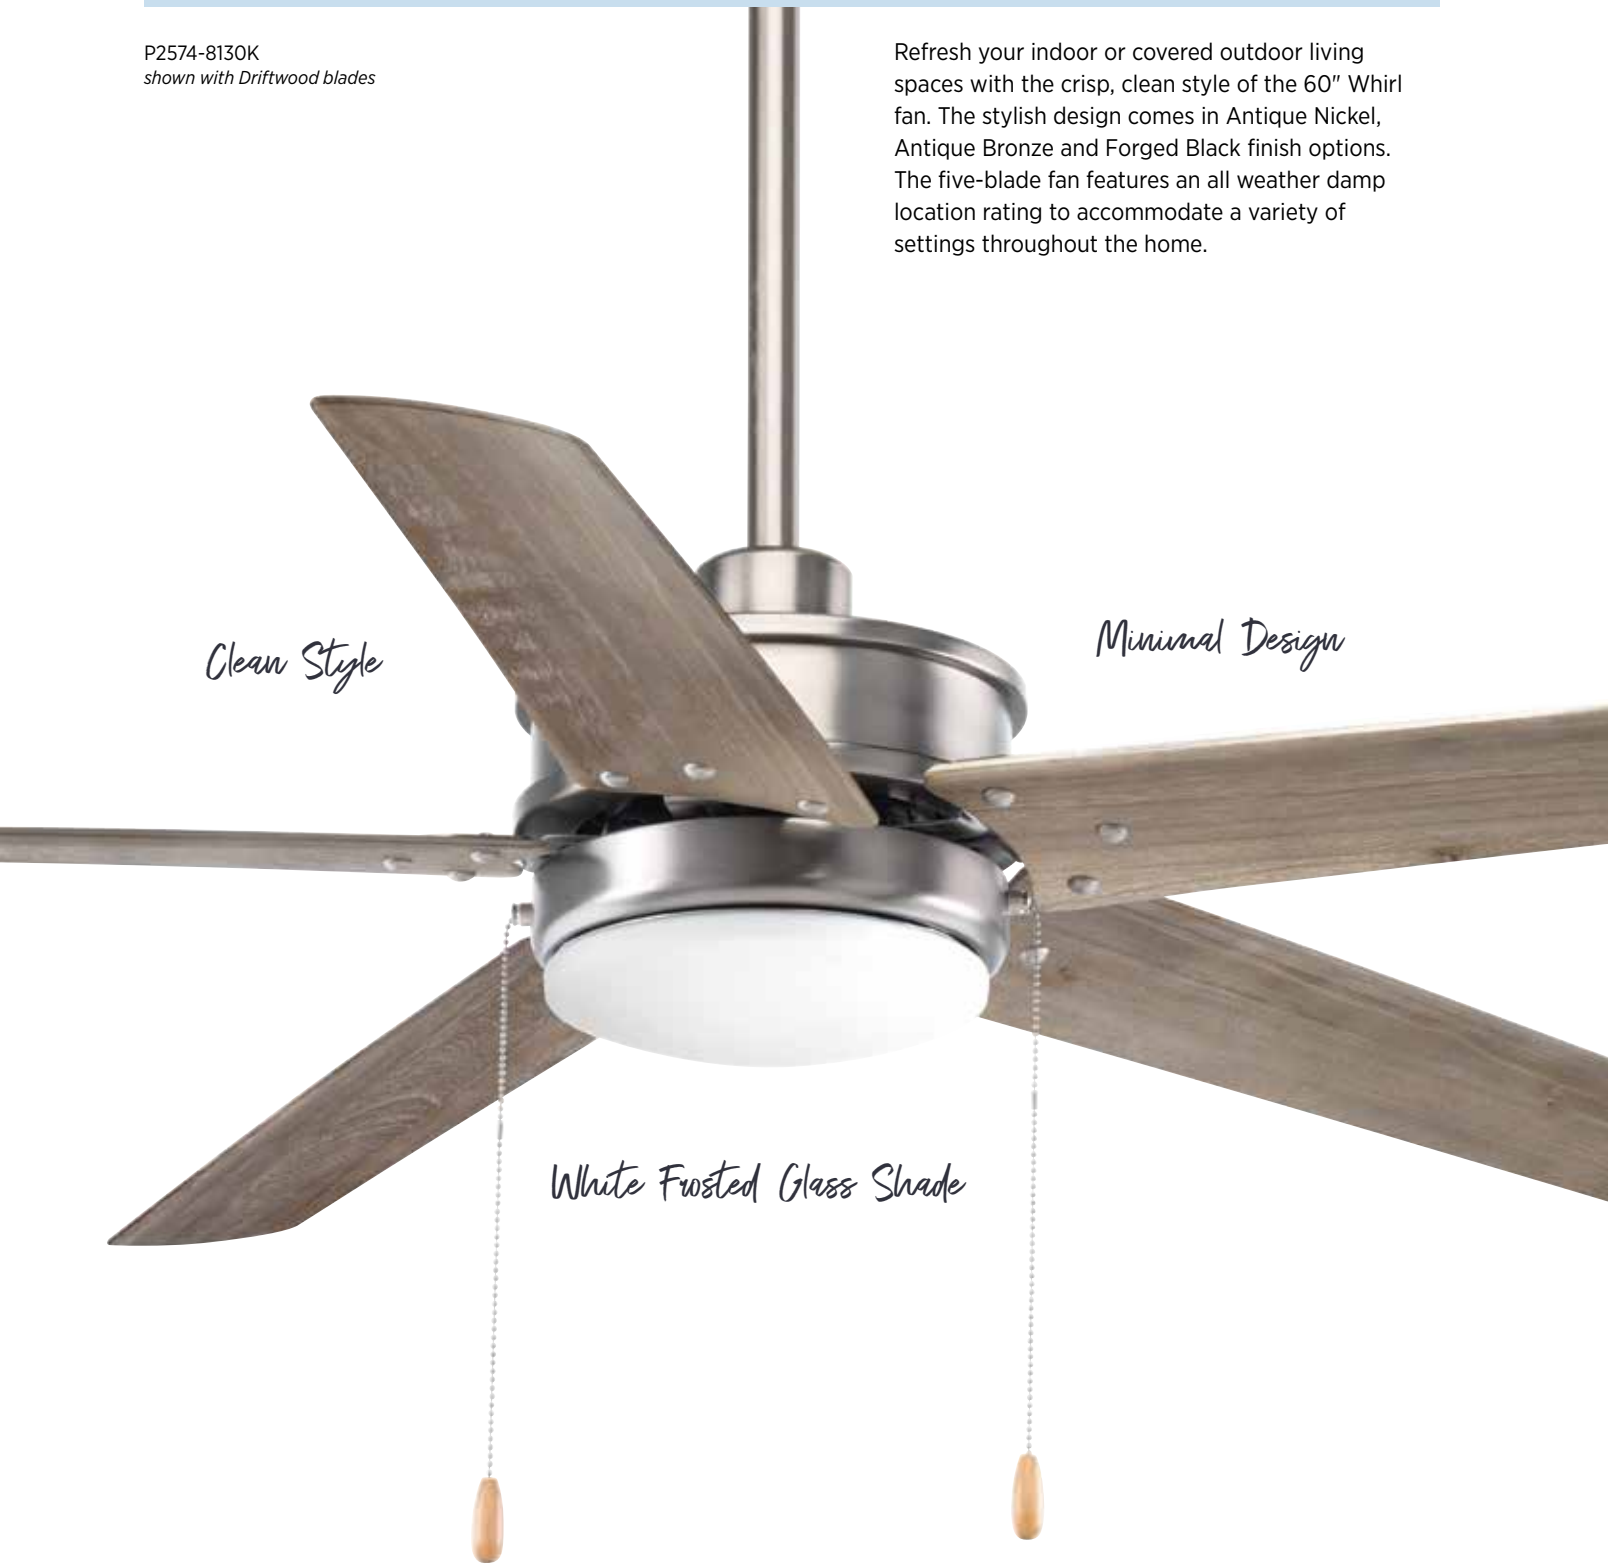

Whirl

P2574-8130K
shown with Driftwood blades

FINISHES

- Antique Bronze - 20
- Forged Black - 80
- Antique Nickel - 81

Refresh your indoor or covered outdoor living spaces with the crisp, clean style of the 60" Whirl fan. The stylish design comes in Antique Nickel, Antique Bronze and Forged Black finish options. The five-blade fan features an all weather damp location rating to accommodate a variety of settings throughout the home.

Whirl

P2574-2030K Antique Bronze

Walnut

P2574-8030K Forged Black

Toasted Oak

P2574-8130K Antique Nickel

Driftwood

ENERGY INFORMATION AT HIGH SPEED

Airflow	6,549 cubic feet per minute
Electricity Use	70 watts (excludes lights)
DOE Weighted CFM/W	106 CFM/W

FEATURES

- Limited Lifetime Warranty
- Dual Mount (flat or sloped ceiling-18.5°)
- AC Motor
- ABS all weather blades
- White Frosted Glass Shade
- Three speed pull-chain switch (fan)
- On/off pull-chain switch (light)
- Damp Location Rated
- Add a P2630-30 or P2630-95 wall control or P2662-01 hand-held remote control

SIZE

60" dia., 15-7/8" ht.
80" lead wires.

LAMP

18w LED Module, 3000K, 90 CRI, 1400 source lumens, dimmable (with added remote or wall control).