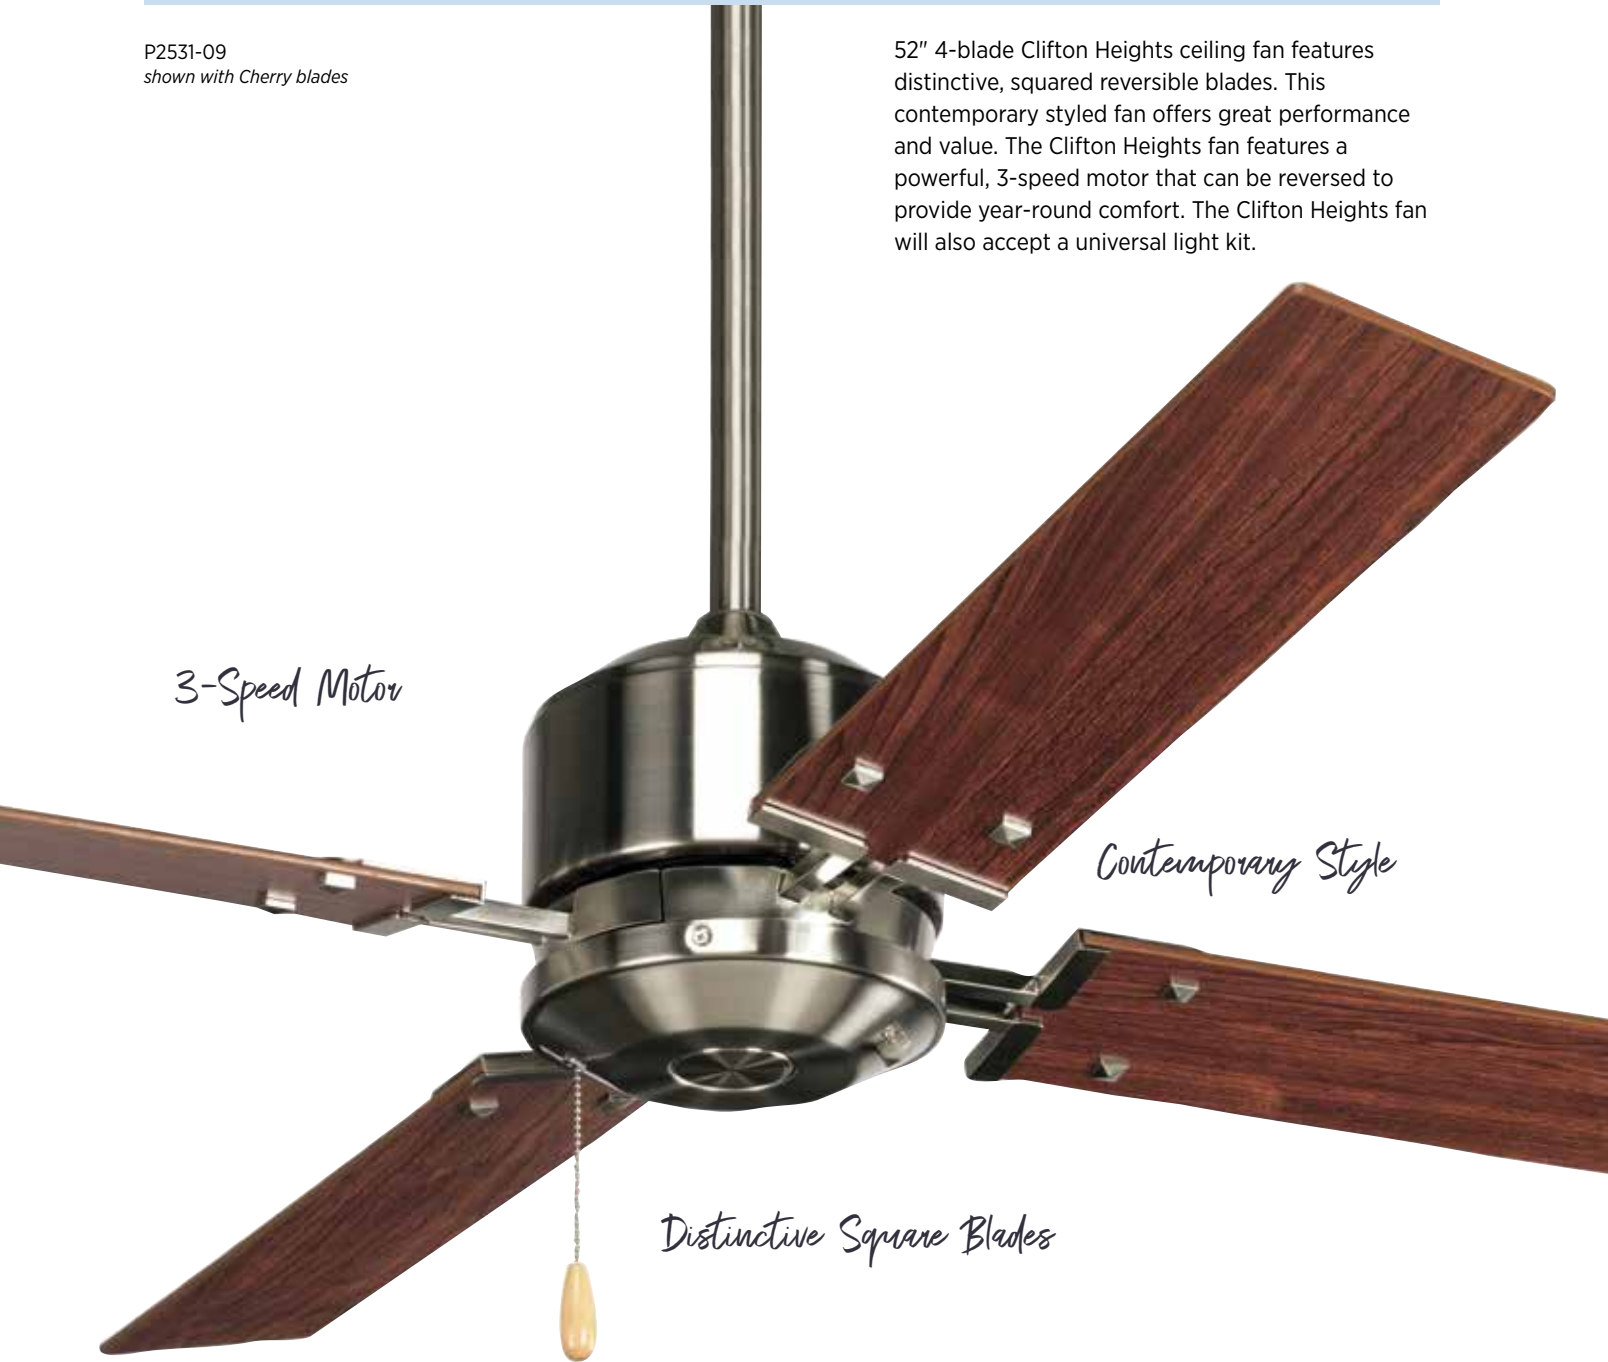

SIZE

54" dia., 15" ht.
80" lead wires.

Clifton Heights

FINISHES

- Brushed Nickel - 09
- Antique Bronze - 20

P2531-09
shown with Cherry blades

52" 4-blade Clifton Heights ceiling fan features distinctive, squared reversible blades. This contemporary styled fan offers great performance and value. The Clifton Heights fan features a powerful, 3-speed motor that can be reversed to provide year-round comfort. The Clifton Heights fan will also accept a universal light kit.