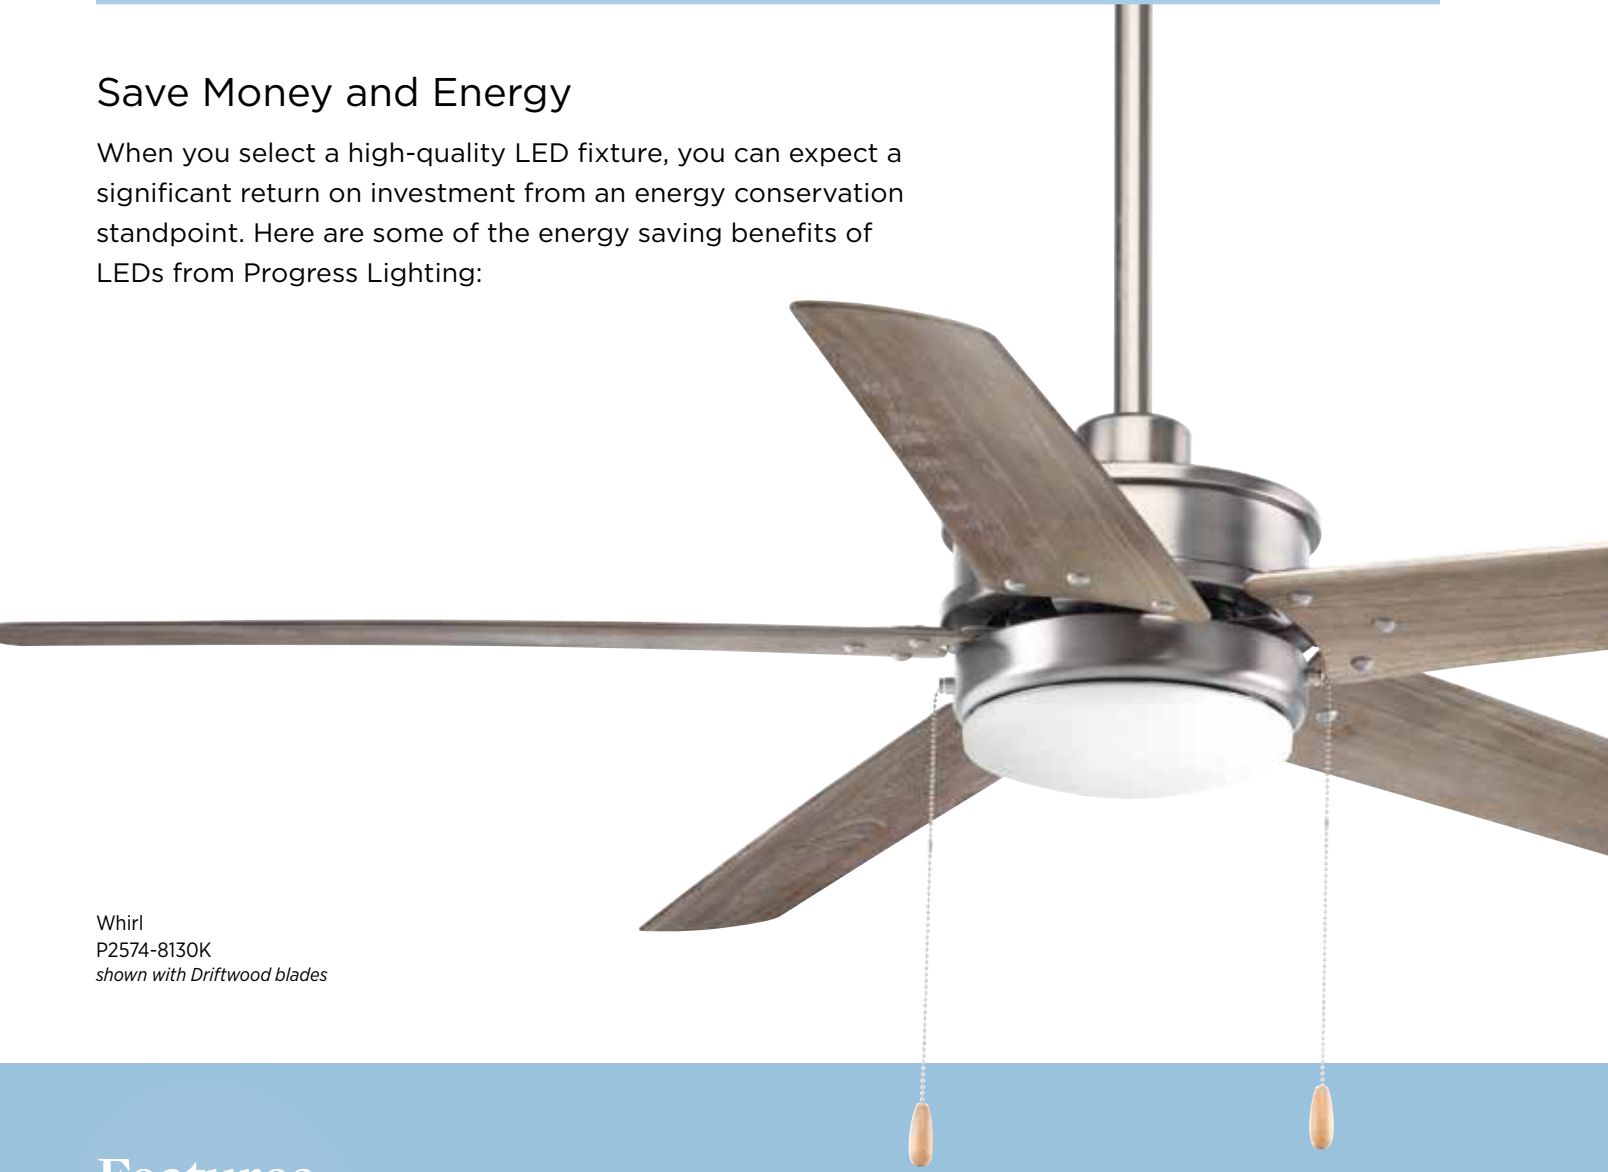

Control from your pocket

For more details, visit www.progresslighting.com/ceilingfans

Featuring Gaze

LED Light Kits

Save Money and Energy

When you select a high-quality LED fixture, you can expect a significant return on investment from an energy conservation standpoint. Here are some of the energy saving benefits of LEDs from Progress Lighting:

Whirl
P2574-8130K
shown with Driftwood blades

Features

LED sources use at least 75% less energy than incandescent lighting, allowing homeowners to save on operating expenses.

LEDs last 35 to 50 times longer than incandescent sources and approximately 2 to 5 times longer than fluorescent lighting. Meaning, less bulb maintenance!