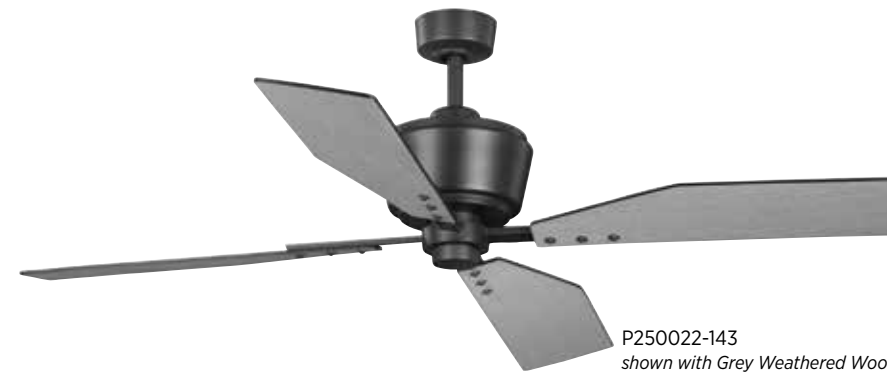

P250022-143
shown with Grey Weathered Wood blades

Chapin

P250022-081 Antique Nickel

Driftwood
Classic Walnut

P250022-108 Oil Rubbed Bronze

Distressed Walnut
American Walnut

P250022-143 Graphite

Graphite
Gray Weathered Wood

ENERGY INFORMATION AT HIGH SPEED

Airflow	6,543 cubic feet per minute
Electricity Use	81 watts (excludes lights)
DOE Weighted CFM/W	87 CFM/W

Three-Speed Remote Control Included
Three-speed fan operation

FEATURES

- Limited lifetime warranty
- Dual Mount (flat or sloped ceiling-20°)
- AC Motor
- Reversible plywood blades
- Compatible with universal light kits
- Remote control with batteries is included
- Remote control may be replaced with P2630-30 or P2630-95 wall control
- Add the P2667-031 Wi-Fi remote

SIZE

54" dia., 14-1/2" ht.
80" lead wires.