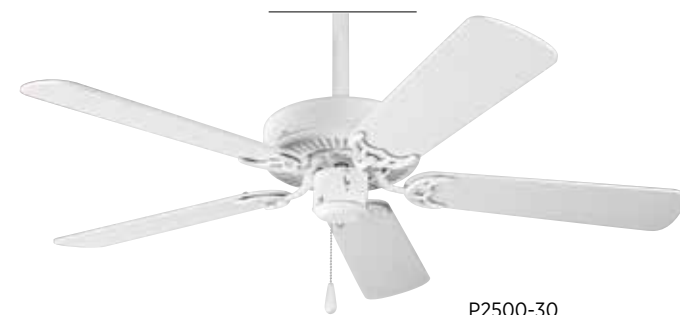

P2500-30 White

P2500-09 shown with P2600-09WB light kit* and with Cherry blades
*Light kit sold separately.

P2500-09 shown with Cherry blades

P2500-20 shown with Classic Walnut blades

P2500-30 shown with White blades