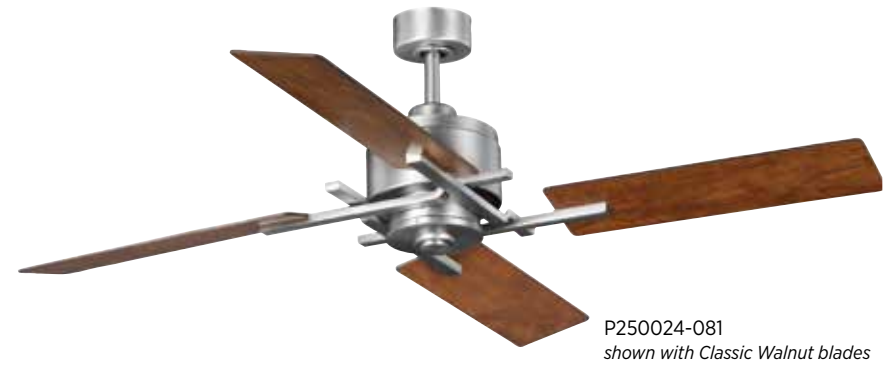

SIZE

54" dia., 14-1/2" ht.
80" lead wires.

Bedwin

FINISHES

- Antique Nickel - 081
- Galvanized - 141
- Graphite - 143

P250024-081
shown with Driftwood blades

Recall charming, rustic lattice work with the Bedwin Collection's farmhouse-inspired ceiling fan. With three finishes to pick from and four rough hewn plywood blades circling a handsome dual mount canopy, this ceiling fan is sure to help transform any living space into a cool paradise of relaxation.