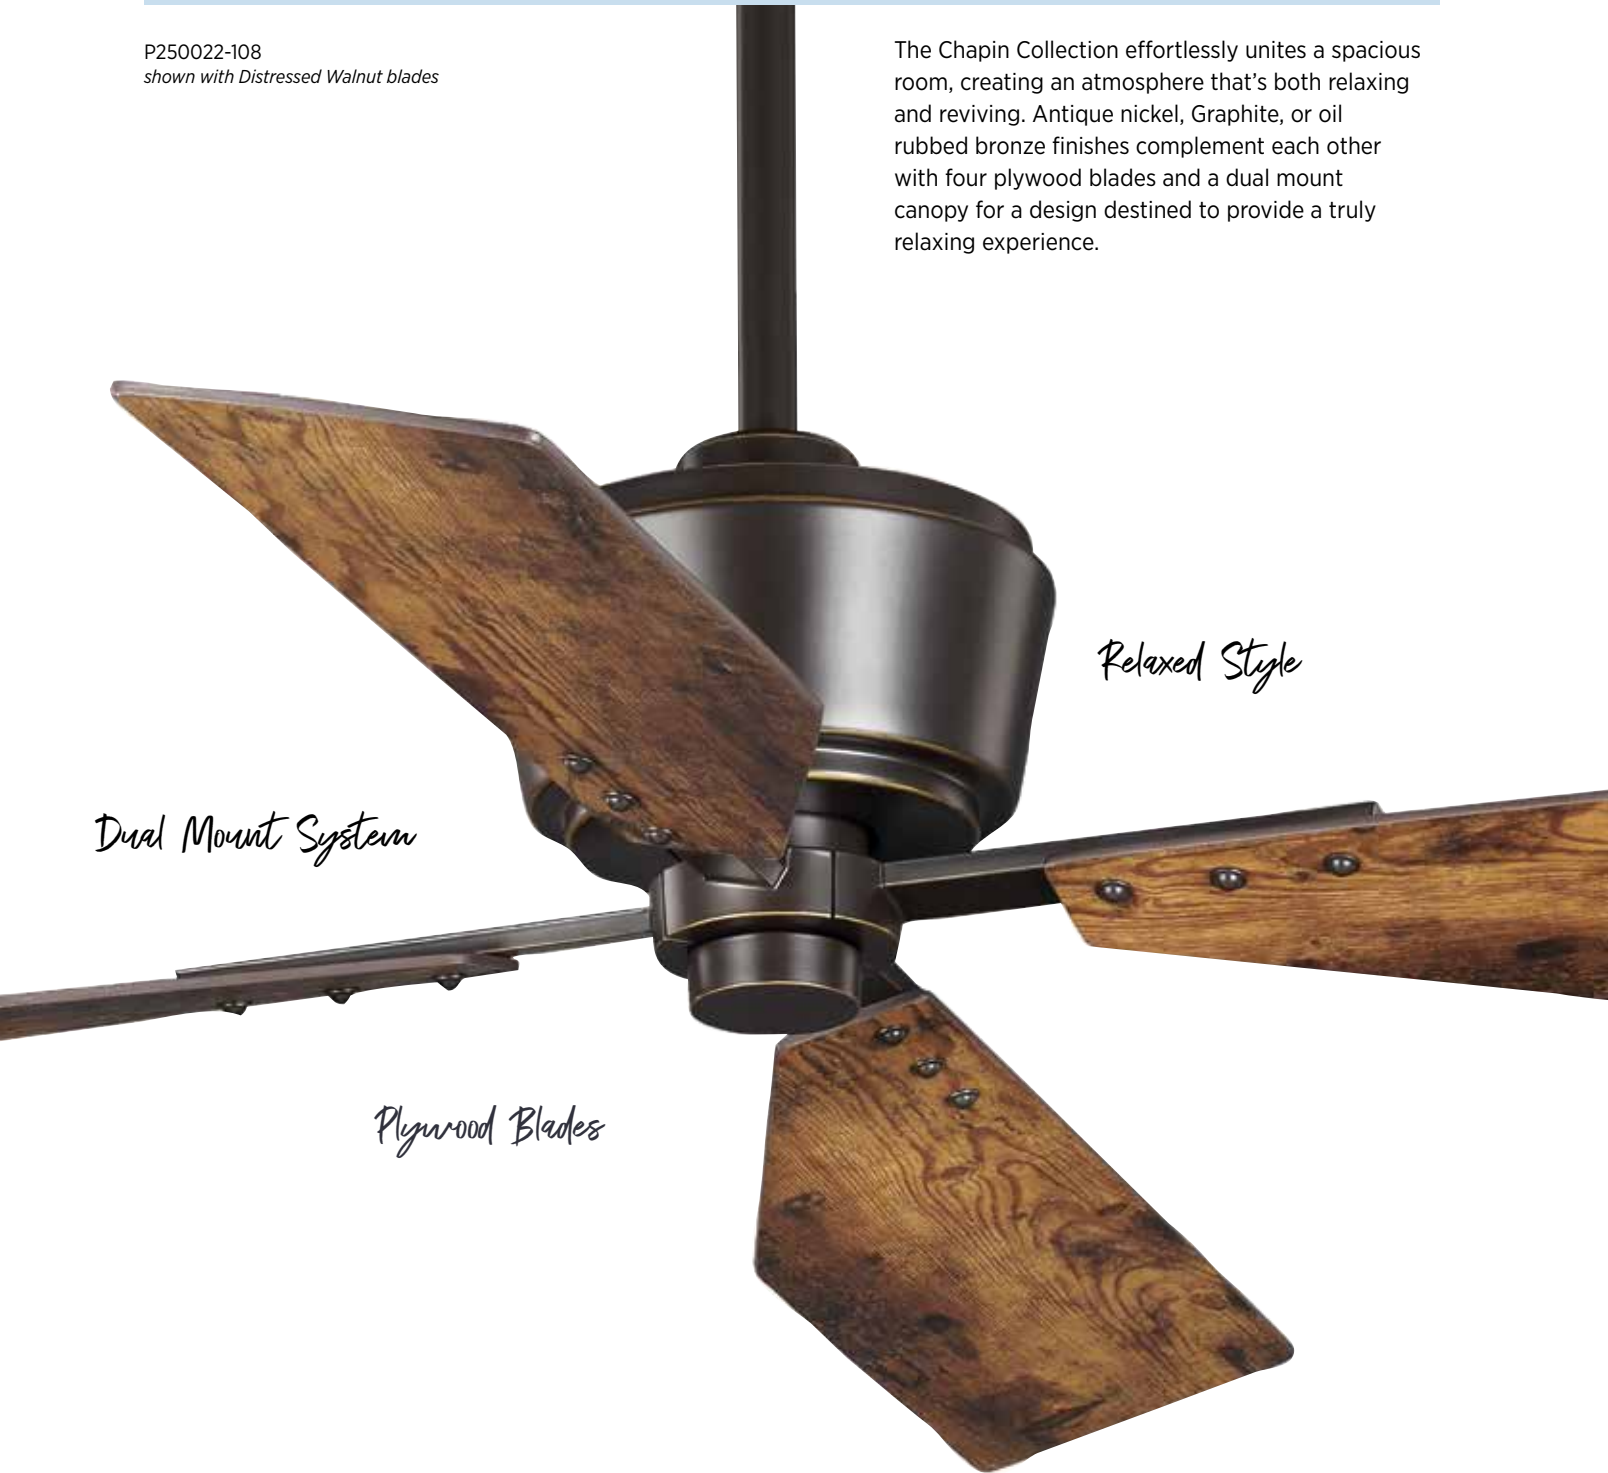

Chapin

P250022-108
shown with Distressed Walnut blades

FINISHES

- Antique Nickel - 081
- Oil Rubbed Bronze - 108
- Graphite - 143

The Chapin Collection effortlessly unites a spacious room, creating an atmosphere that's both relaxing and reviving. Antique nickel, Graphite, or oil rubbed bronze finishes complement each other with four plywood blades and a dual mount canopy for a design destined to provide a truly relaxing experience.

P250022-081
shown with Driftwood blades