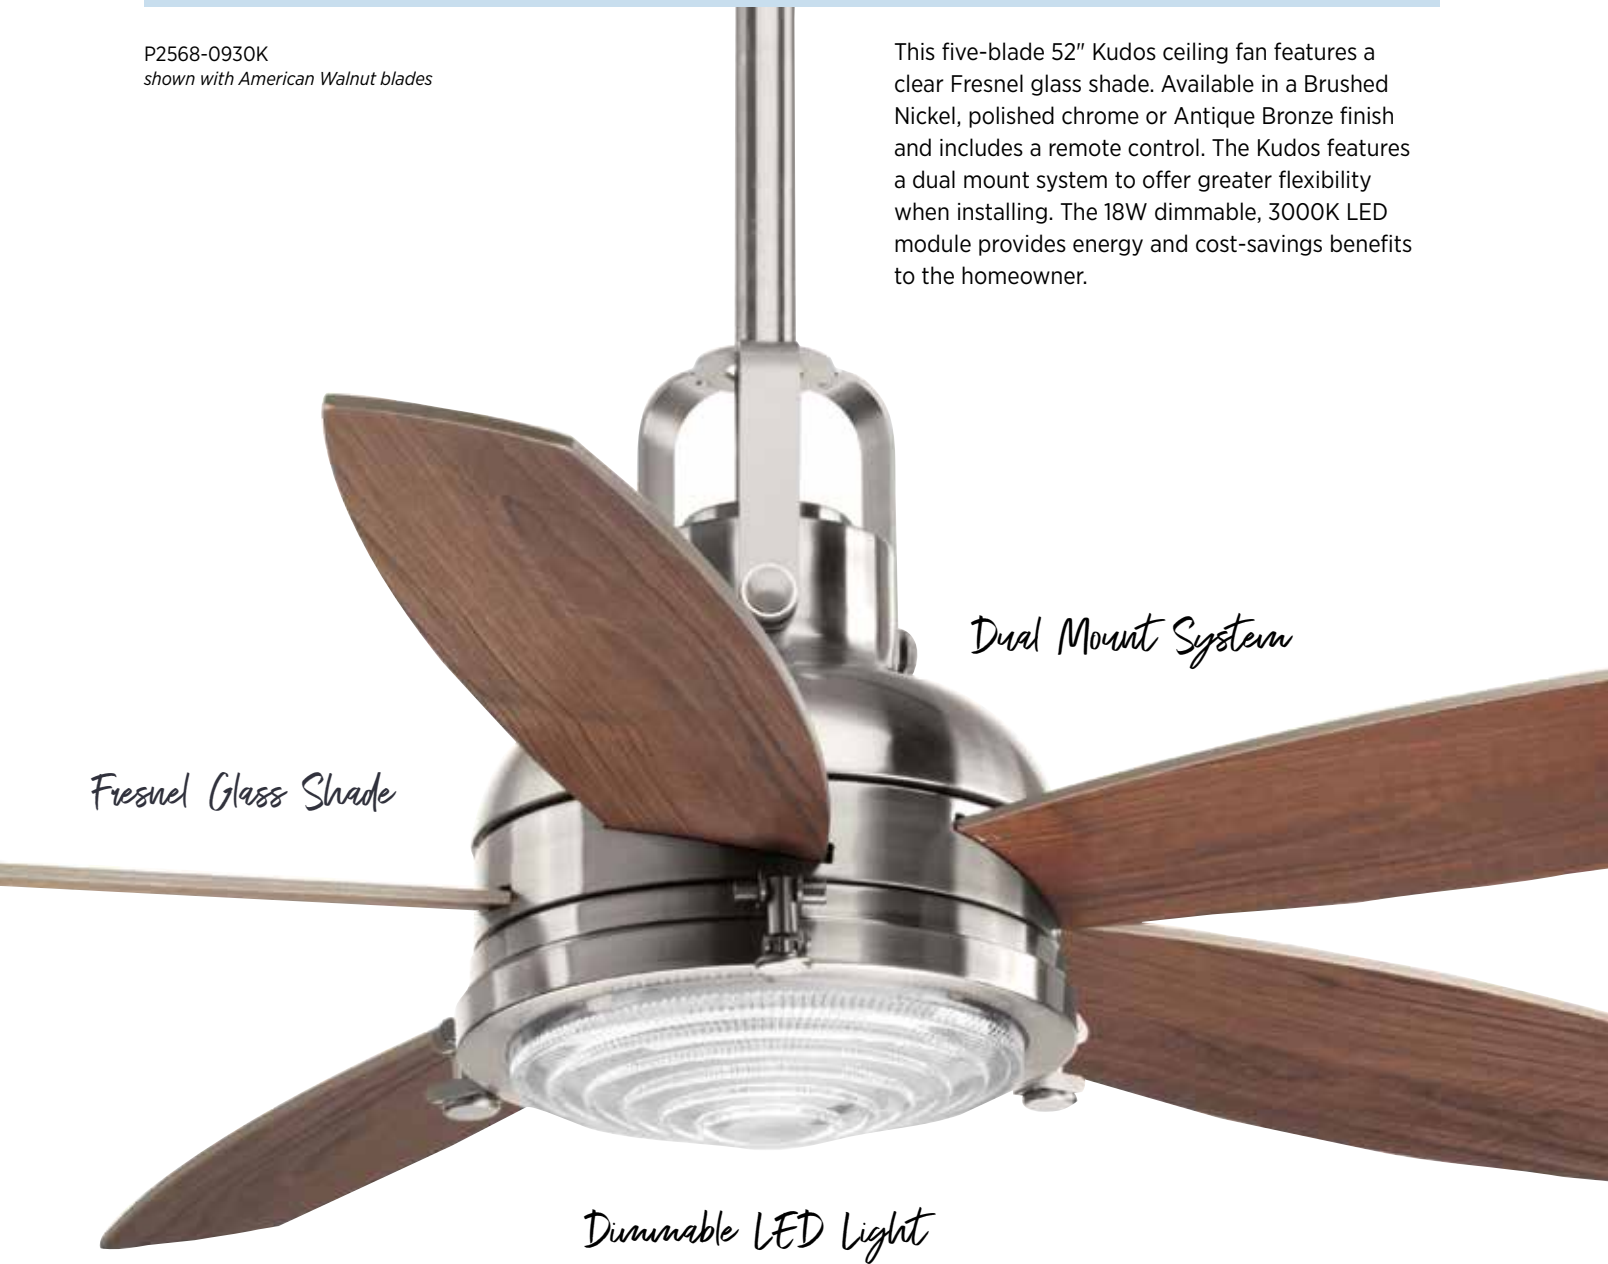

3

Break up a bright space visually with a handcrafted, dark wood door.

Kudos

FINISHES

- Brushed Nickel - 09
- Polished Chrome - 15
- Antique Bronze - 20

P2568-0930K
shown with American Walnut blades

This five-blade 52" Kudos ceiling fan features a clear Fresnel glass shade. Available in a Brushed Nickel, polished chrome or Antique Bronze finish and includes a remote control. The Kudos features a dual mount system to offer greater flexibility when installing. The 18W dimmable, 3000K LED module provides energy and cost-savings benefits to the homeowner.