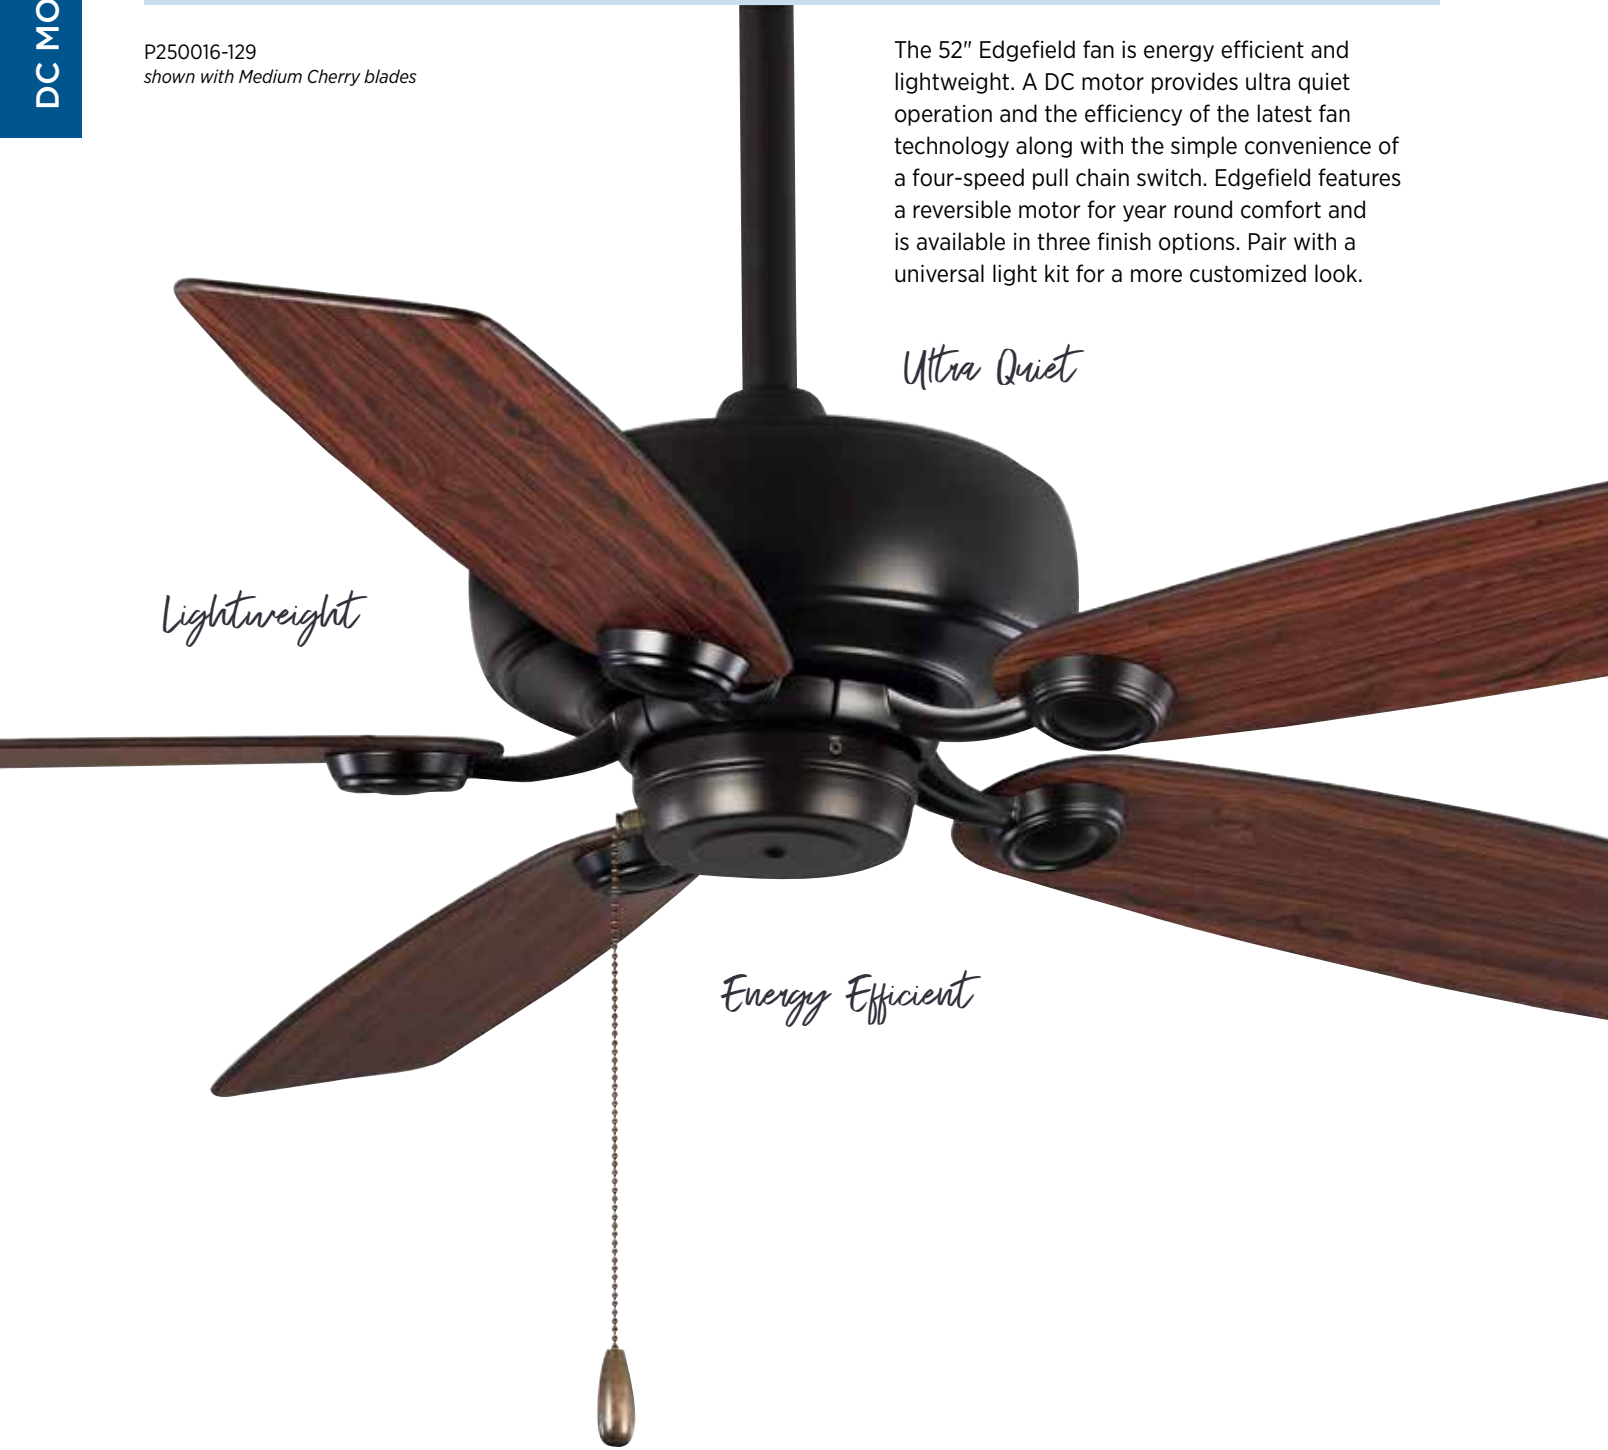

Edgefield

FINISHES

- Brushed Nickel - 009
- White - 030
- Architectural Bronze - 129

P250016-129
shown with Medium Cherry blades

The 52" Edgefield fan is energy efficient and lightweight. A DC motor provides ultra quiet operation and the efficiency of the latest fan technology along with the simple convenience of a four-speed pull chain switch. Edgefield features a reversible motor for year round comfort and is available in three finish options. Pair with a universal light kit for a more customized look.

Ultra Quiet

Lightweight

Energy Efficient