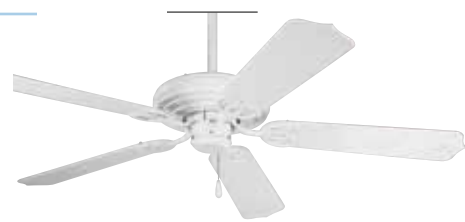

P2502-30
shown with White blades