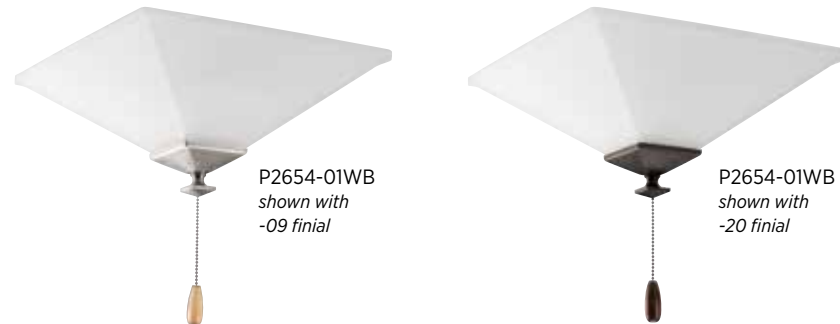

Clifton Heights

Universal-style with quick-connect wiring.

P2654-01WB

with etched glass.
Included Finials:
-09 Brushed Nickel
-20 Antique Bronze
12-1/2" sq., 6-1/4" ht.
Two medium base 3000K 9w LED lamps included. 800 lumens/lamp, 90 CRI. (dimnable) 10w LED or 60w incandescent max/socket. Indoor use only.