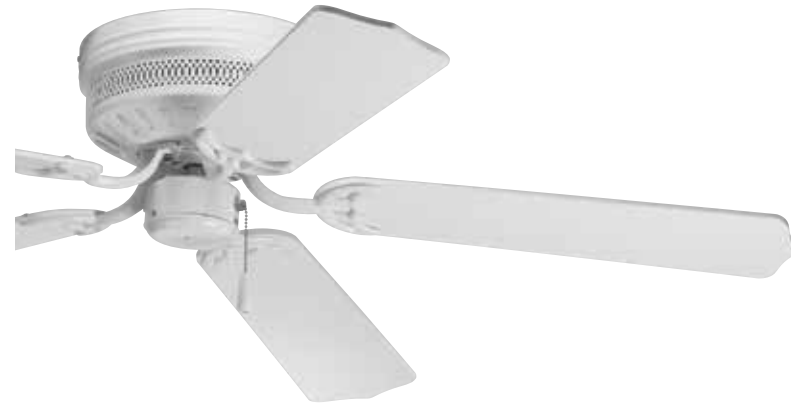

52" Hugger Fan

P2525-09 Brushed Nickel

P2525-20 White

* Light kit sold separately.

P2525-30 shown with White blades